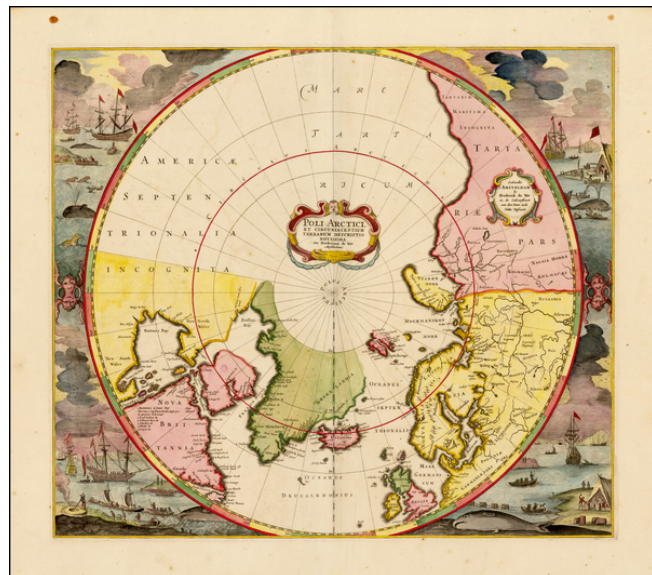

Stock#: 35889
Map Maker: De Wit
Date: 1715 circa
Place: Amsterdam
Color: Hand Colored
Condition: VG
Size: 21.5 x 16.5 inches
Price: SOLD

Description:

Finely colored example of Jan Jansson's map of the North Polar regions, newly revised by Frederick De Wit.

Shows Baffin's Bay, Button's Bay and James Bay, Greenland, Iceland, Spitsberg (with incomplete coastline), Lappland, Russian and European Asia, etc. Numerous compass roses, sailing ships, etc. Two decorative cartouches.

The primary changes in the map, other than the title (which adds the word Novissima and De Wit's name) are that Iceland has been completely re-engraved, Nova Zemla has been completely re-engraved and the prime Meridian has been moved 10 degrees to the east. This 7th edition is apparently rare on the market, as we note no catalogued examples in dealer or auction catalogues in the past 25 years.

Fine wide margined example, with original color and gold leaf highlights.

Detailed Condition: