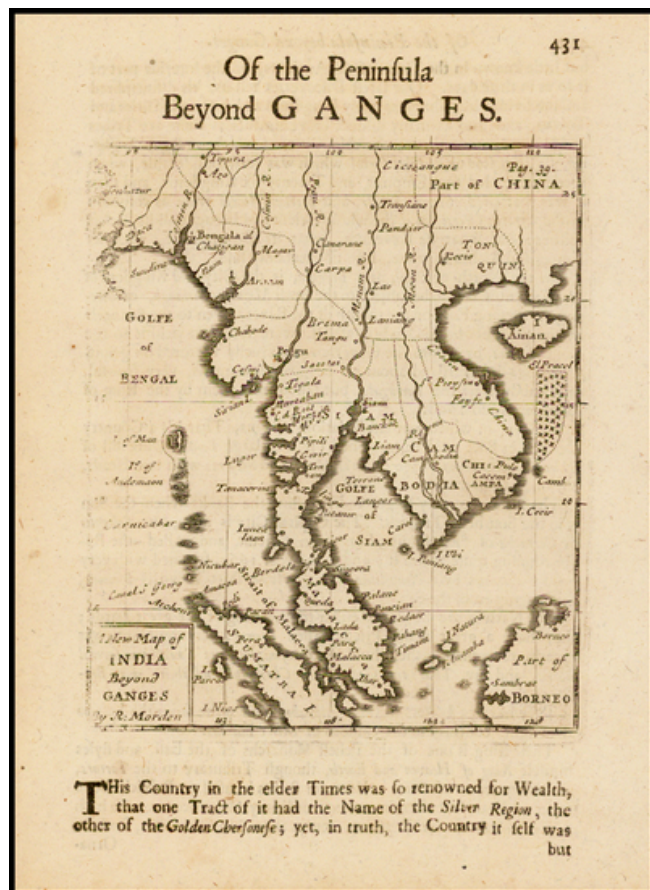

Barry Lawrence Ruderman Antique Maps Inc.

7407 La Jolla Boulevard
La Jolla, CA 92037

www.raremaps.com

(858) 551-8500
blr@raremaps.com

A New Map of India Beyond Ganges

Stock#: 35845
Map Maker: Morden
Date: 1687
Place: London
Color: Uncolored
Condition: VG
Size: 5 x 5 inches
Price: \$175.00

Description:

Rare English map of the Malay Peninsula, Cambodia, Vietnam, Thailand, part of China, Borneo, Sumatra and the Gulf of Bengal.

One of the earliest obtainable English maps of the region.

Detailed Condition: