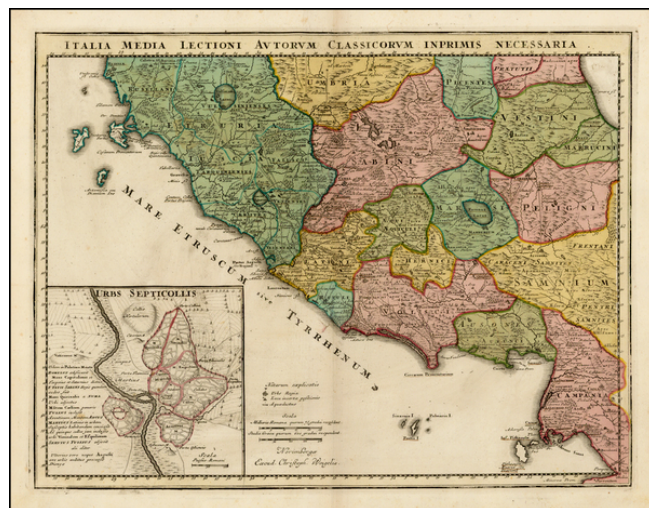

Barry Lawrence Ruderman Antique Maps Inc.

7407 La Jolla Boulevard
La Jolla, CA 92037

www.raremaps.com

(858) 551-8500
blr@raremaps.com

Italia Medi Lectioni Autorum Classicorum Inprimis Necessaria

Stock#: 35825
Map Maker: Weigel
Date: 1718
Place: Nuremberg
Color: Hand Colored
Condition: VG
Size: 15 x 12 inches
Price: \$ 165.00

Description:

Detailed map of Central Italy in the Etruscan era.

The map is divided into early regions, with Rome referred to as "Septicollis." Many early roads are illustrated.

Detailed Condition: