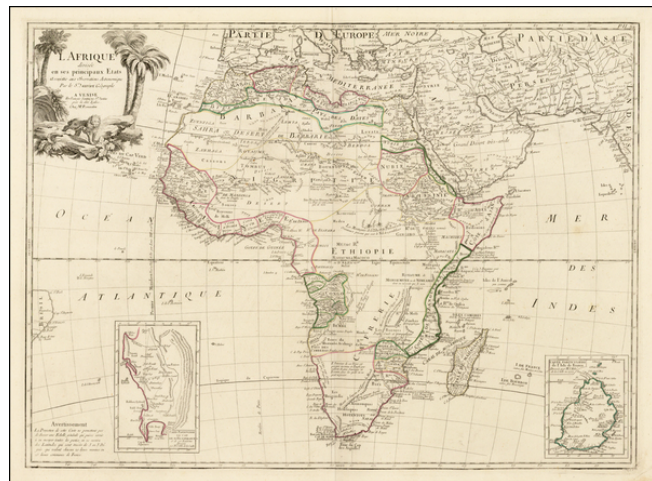

Barry Lawrence Ruderman Antique Maps Inc.

7407 La Jolla Boulevard
La Jolla, CA 92037

www.raremaps.com

(858) 551-8500
blr@raremaps.com

L'Afrique divisee en ses principaux Etats Assujettie aux Observations Astronomique . . .

Stock#: 35768
Map Maker: Santini
Date: 1776
Place: Venise
Color: Outline Color
Condition: VG+
Size: 25 x 18.5 inches
Price: \$495.00

Description:

Large decorative map of Africa, published in Venice by Francois Santini.

The map identifies the known regions of Africa, primarily along the coastlines, with vast tracts of unexplored regions in the interior.

The map includes a large inset of the Cape of Good Hope and a second inset map of the Isle de France.