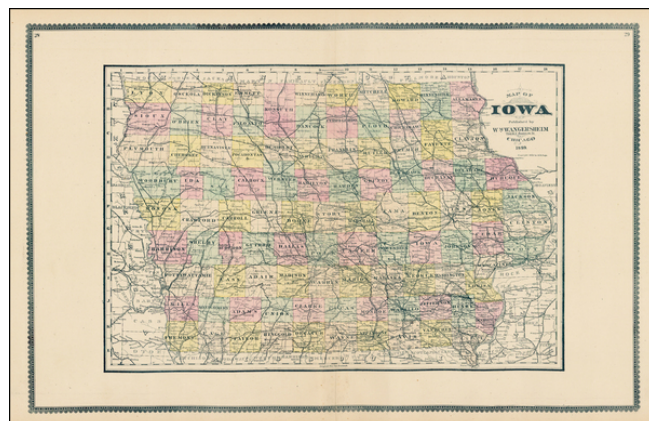

Barry Lawrence Ruderman Antique Maps Inc.

7407 La Jolla Boulevard
La Jolla, CA 92037

www.raremaps.com

(858) 551-8500
blr@raremaps.com

Map of Iowa . . . 1887

Stock#: 35710
Map Maker: Page & Co.
Date: 1889
Place: Chicago
Color: Color
Condition: VG+
Size: 23 x 16.5 inches
Price: SOLD

Description:

A very rare, large and decorative map of the state of Iowa.

Colored by counties and showing cities, towns, rivers, railroads etc.

Page's maps rarely appear on the market and are even rarer in good condition.