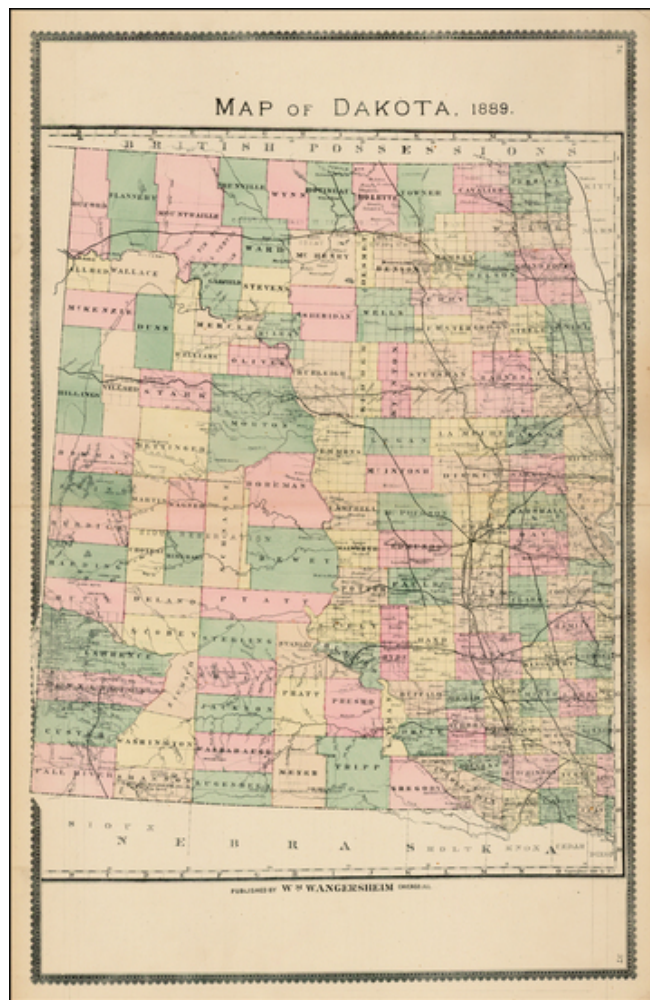

## Page's Map of Dakota 1889

**Stock#:** 35654  
**Map Maker:** Page  
**Date:** 1889  
**Place:** Chicago  
**Color:** Hand Colored  
**Condition:** VG  
**Size:** 17 x 26 inches  
**Price:** SOLD

### Description:

Gorgeous map of the Dakota territory as it existed in 1889.

The map is hand colored by county and shows cities, towns, railroad lines, mountains and rivers.

Also of interest is it's inclusion of areas designated as either reserved for or claimed by various Indian Nations.