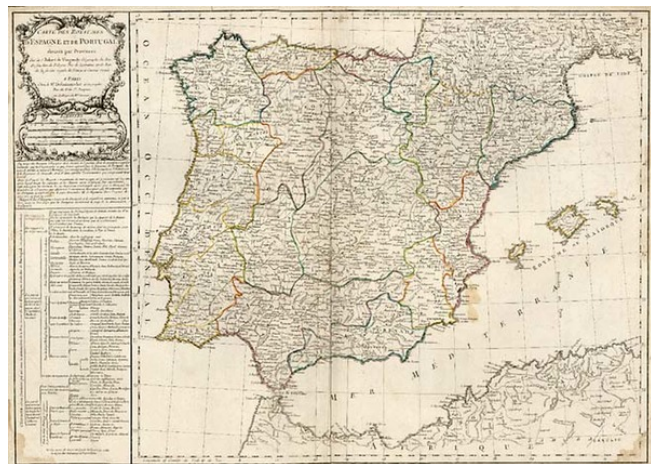

Barry Lawrence Ruderman Antique Maps Inc.

7407 La Jolla Boulevard
La Jolla, CA 92037

www.raremaps.com

(858) 551-8500
blr@raremaps.com

Carte Des Royaumes D'Espagne et de Portugal divises par Provinces...1780

Stock#: 3562
Map Maker: Delamarche
Date: 1780
Place: Paris
Color: Outline Color
Condition: VG
Size: 28 x 20 inches
Price: SOLD

Description:

Large format map of Spain and Portugal, with the Baleric Islands, colored by provinces. Large title cartouche and scale of miles, plus extra text panel. A bit of extra creasing at the centerfold and some minor soiling and small light stains near Alicante and in the lower corners, else a nice example of this scarce large format map.