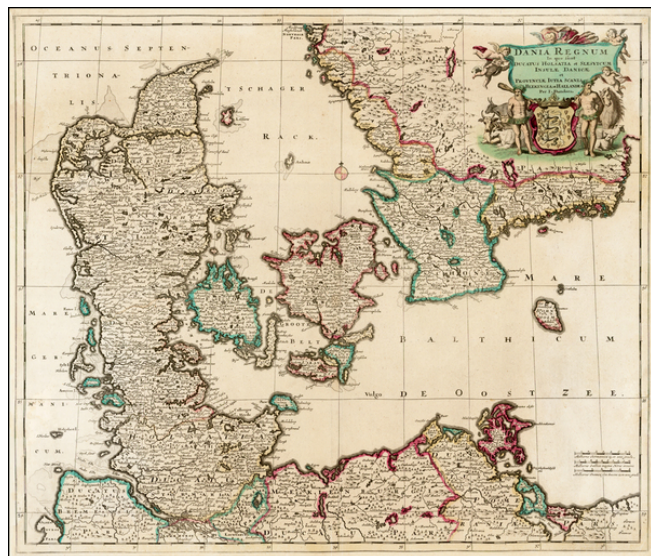

**Barry Lawrence Ruderman  
Antique Maps Inc.**

7407 La Jolla Boulevard  
La Jolla, CA 92037

www.raremaps.com

(858) 551-8500  
blr@raremaps.com

**Dania Regnum In quo sunt Ducatus Holsatia et Slesvicum Insulae Danicae et  
Provinciae Iutia Scania Blekingia et Hallandia . . .**

**Stock#:** 35615  
**Map Maker:** Danckerts  
**Date:** 1690 circa  
**Place:** Amsterdam  
**Color:** Hand Colored  
**Condition:** VG  
**Size:** 23 x 20 inches  
**Price:** \$195.00

**Description:**

Striking old color example of Justus Danckert's map of Denmark and the southern parts of Sweden and Norway, based upon an earlier map by Frederick De Wit.

Centered on Copenhagen and Lund. Extends to Hamburg, Wismar, Rostock and Wolgast. Ornate cartouche with coat of arms.

**Detailed Condition:**

Old color. Several minor areas of loss in the blank margin and near the neatlines, expertly restored on verso.