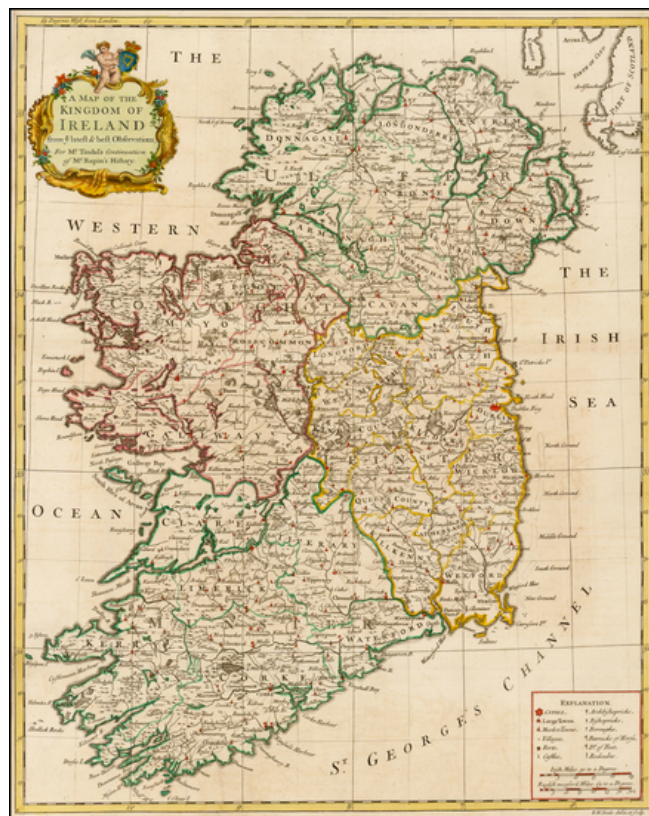

## A Map of the Kingdom of Ireland from ye latest & best Observations . . .

**Stock#:** 35572  
**Map Maker:** Seale  
**Date:** 1732 circa  
**Place:** London  
**Color:** Hand Colored  
**Condition:** VG  
**Size:** 19.5 x 15.5 inches  
**Price:** SOLD

### Description:

Decorative example of Robert Seale's map of Ireland, which appeared in Tindal's *Continuation of Rapin's History*, published in London.

Ireland is colored by counties and shows towns, roads, rivers, lakes, mountains, castles, islands, bays, etc.

The key at the bottom left includes symbols for identifying Cities, Large Towns, Market Towns, Villages, Forts, Castles, Archbishopricks, Bishopricks, Boroughs, horse barracks, foot soldier barracks, redoubts, etc.