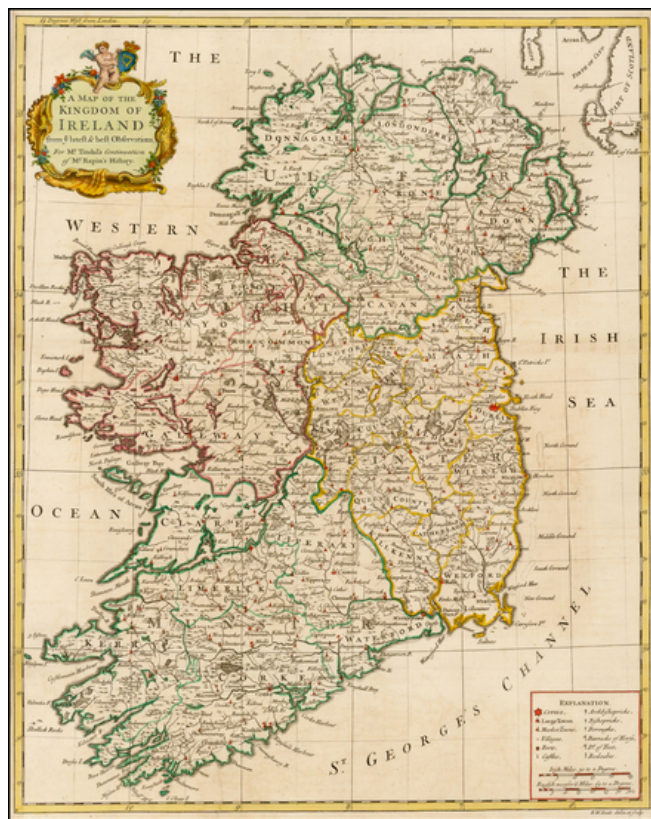

Barry Lawrence Ruderman Antique Maps Inc.

7407 La Jolla Boulevard
La Jolla, CA 92037

www.raremaps.com

(858) 551-8500
blr@raremaps.com

A Map of the Kingdom of Ireland from ye latest & best Observations . . .

Stock#: 35572
Map Maker: Seale
Date: 1732 circa
Place: London
Color: Hand Colored
Condition: VG
Size: 19.5 x 15.5 inches
Price: SOLD

Description:

Decorative example of Robert Seale's map of Ireland, which appeared in Tindal's *Continuation of Rapin's History*, published in London.

Ireland is colored by counties and shows towns, roads, rivers, lakes, mountains, castles, islands, bays, etc.

The key at the bottom left includes symbols for identifying Cities, Large Towns, Market Towns, Villages, Forts, Castles, Archbishopsricks, Bishopsricks, Boroughs, horse barracks, foot soldier barracks, redoubts, etc.