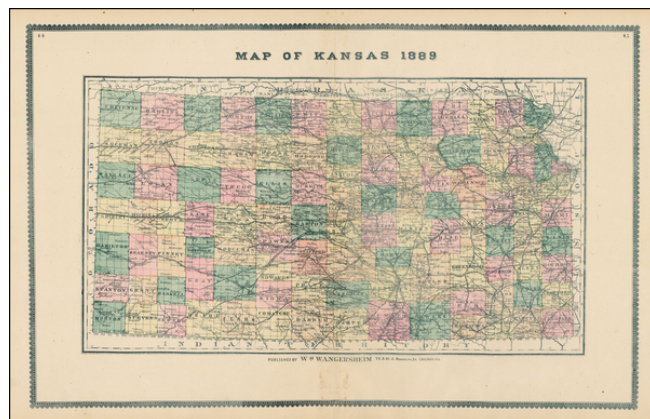

Barry Lawrence Ruderman Antique Maps Inc.

7407 La Jolla Boulevard
La Jolla, CA 92037

www.raremaps.com

(858) 551-8500
blr@raremaps.com

Page's Map of Kansas 1889

Stock#: 35554
Map Maker: Page & Co.
Date: 1887
Place: Chicago
Color: Hand Colored
Condition: VG
Size: 26.5 x 16 inches
Price: SOLD

Description:

Gorgeous map of the Kansas territory as it existed in 1889.

The map is hand colored by county and shows cities, towns, railroad lines, mountains and rivers.

One of the best maps of the period.