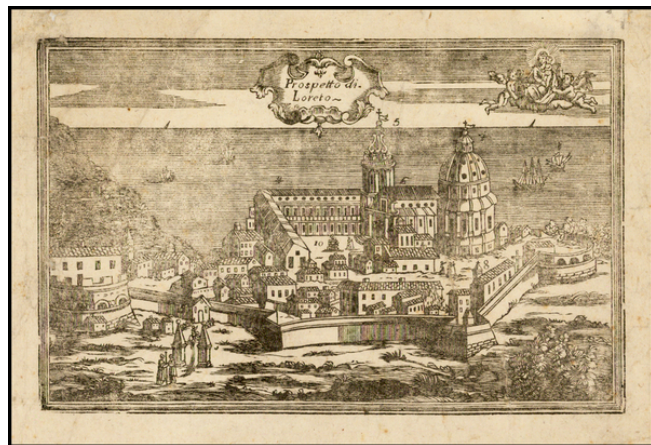

Barry Lawrence Ruderman Antique Maps Inc.

7407 La Jolla Boulevard
La Jolla, CA 92037

www.raremaps.com

(858) 551-8500
blr@raremaps.com

Prospetto di Loreto

Stock#: 35340
Map Maker: Anonymous
Date: 1680 circa
Place: n.p.
Color: Uncolored
Condition: VG
Size: 8.5 x 5.5 inches
Price: \$ 275.00

Description:

Very rare view of Loreto (Ancona) and the Basilica della Santa Casa, apparently a wood cut, prepared to illustrate a pilgrimage between Nazareth, Tersatto (Trast, Croatia) and the Basilica della Santa Casa, in Loreto (Ancona) on the Adriatic Coastline.

We have never seen the view before.

Detailed Condition:

A bit soiled, with a few minor marginal tears.