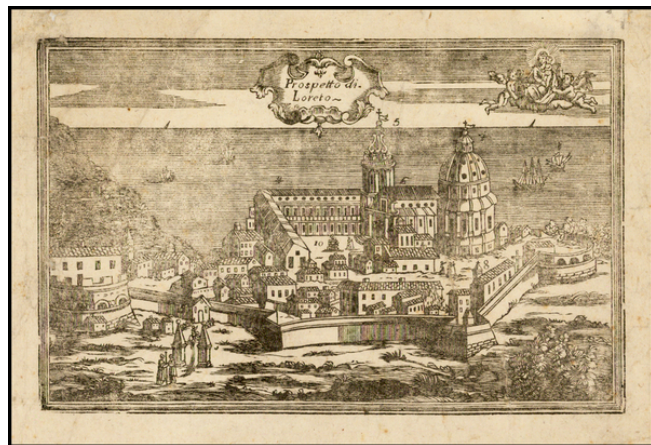

Barry Lawrence Ruderman Antique Maps Inc.

7407 La Jolla Boulevard
La Jolla, CA 92037

www.raremaps.com

(858) 551-8500
blr@raremaps.com

Prospetto di Loreto

Stock#: 35340
Map Maker: Anonymous
Date: 1680 circa
Place: n.p.
Color: Uncolored
Condition: VG
Size: 8.5 x 5.5 inches
Price: \$275.00

Description:

Very rare view of Loreto (Ancona) and the Basilica della Santa Casa, apparently a wood cut, prepared to illustrate a pilgrimage between Nazareth, Tersatto (Trast, Croatia) and the Basilica della Santa Casa, in Loreto (Ancona) on the Adriatic Coastline.

We have never seen the view before.

Detailed Condition:

A bit soiled, with a few minor marginal tears.