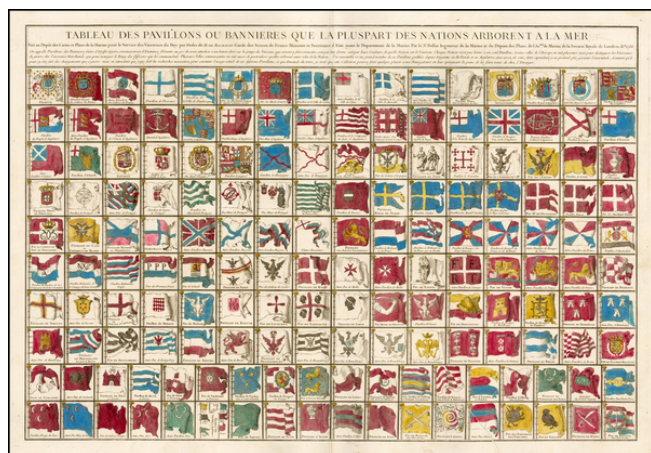

Stock#: 35319
Map Maker: Bellin
Date: 1756
Place: Paris
Color: Hand Colored
Condition: VG
Size: 35.5 x 25.5 inches
Price: SOLD

Description:

Fine large engraved plate, with over 160 different National, and Maritime Flags, which appeared in Bellin's *L'Hydrographie Francois*.

The map includes a remarkable array of nations and states, including a number of Asian Countries (8 Turkish Flags, plus flags for Bantam, China, Tartaria, and Batavia) and several African nations.

Detailed Condition: