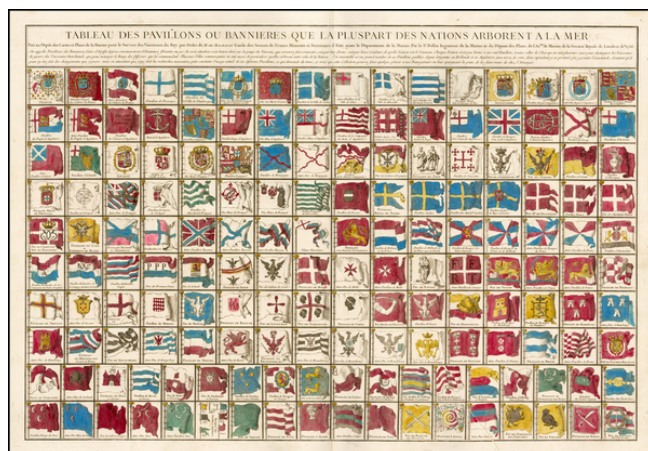

## Tableau Des Pavillons ou Bannieres Que La Pluspart Des Nations Arborent a la Mer . . . 1756

**Stock#:** 35319  
**Map Maker:** Bellin  
**Date:** 1756  
**Place:** Paris  
**Color:** Hand Colored  
**Condition:** VG  
**Size:** 35.5 x 25.5 inches  
**Price:** SOLD

### Description:

Fine large engraved plate, with over 160 different National, and Maritime Flags, which appeared in Bellin's *L'Hydrographie Francois*.

The map includes a remarkable array of nations and states, including a number of Asian Countries (8 Turkish Flags, plus flags for Bantam, China, Tartaria, and Batavia) and several African nations.