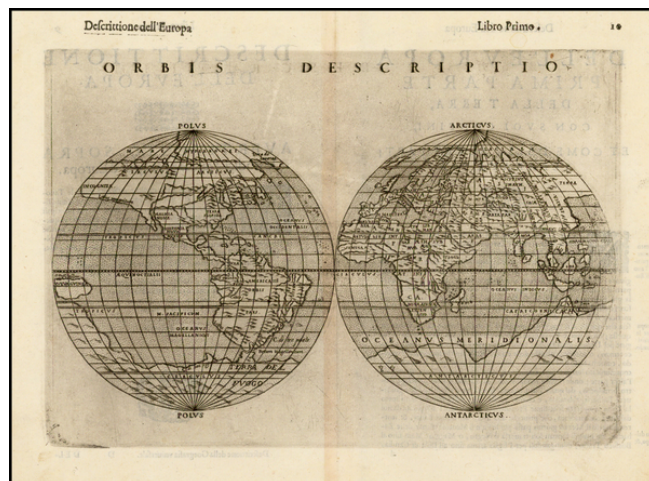

Barry Lawrence Ruderman Antique Maps Inc.

7407 La Jolla Boulevard
La Jolla, CA 92037

www.raremaps.com

(858) 551-8500
blr@raremaps.com

Orbis Descriptio

Stock#: 35306
Map Maker: Ruscelli
Date: 1598
Place: Venice
Color: Uncolored
Condition: VG
Size: 10 x 7 inches
Price: SOLD

Description:

A nice example of Ruscelli's map of the world from his *La Geografia*, the first double hemisphere world map to appear in an Atlas.

One of two modern world maps in Ruscelli's Atlas, based upon Gastaldi's world map of 1548. The map is a copper plate engraving by Sanuto. The map is adapted from the oval projection used in Gastaldi's larger world map and is presented on Roger Bacon's circular projection, also used by Tramezzino's large world map of 1554. No southern continent is shown. The map clearly shows the broad mass of land joining Asia and America as *Terra Incognita* and the coastline as *Littus Incongnitum*.