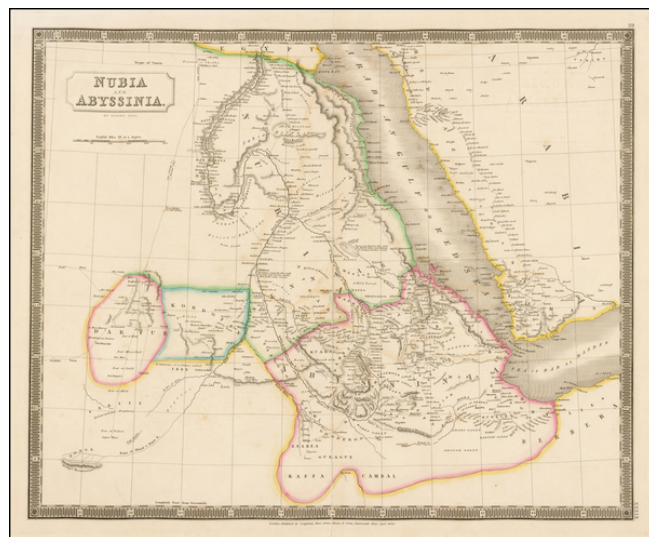

## Nubia and Abyssinia

**Stock#:** 35199  
**Map Maker:** Hall  
**Date:** 1828 circa  
**Place:** London  
**Color:** Outline Color  
**Condition:** VG  
**Size:** 21 x 17 inches  
**Price:** \$75.00

### Description:

Decorative map of Nubia, Abyssinia and the Arabian Sea, published in London by Sidney Hall.

Excellent detail. Includes towns, roads, annotations and other fine details.