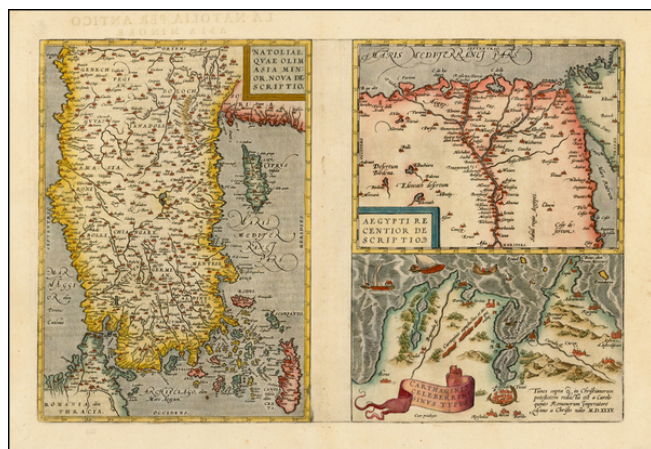

Barry Lawrence Ruderman Antique Maps Inc.

7407 La Jolla Boulevard
La Jolla, CA 92037

www.raremaps.com

(858) 551-8500
blr@raremaps.com

Natoliae Quae Olim Asia Minor Nova Descriptio [with] Aegypti Recentior Descriptio [with] Carthageinis Celeberrimi Sinus Typus [shows Cyprus]

Stock#: 35175bp
Map Maker: Ortelius
Date: 1609
Place: Antwerp
Color: Hand Colored
Condition: VG+
Size: 18 x 14 inches
Price: \$245.00

Description:

Three detailed regional maps by Ortelius, from his *Theatrum Orbis Terrarum*, the first modern atlas of the world.

The first map covers Asia Minor, Cyprus, and the Eastern Mediterranean. The second map shows the region around the Nile, as far as Aswan. The third map shows the environs of the City of Carthage.

The map of Egypt is based upon Paolo Forlani's map of Egypt from 1566, the first modern map of Egypt: `{{ inventory_detail_link('41715sb') }}`