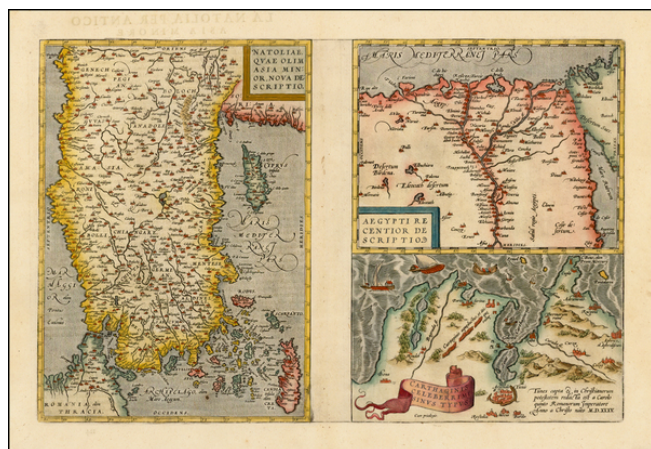

**Barry Lawrence Ruderman  
Antique Maps Inc.**

7407 La Jolla Boulevard  
La Jolla, CA 92037

www.raremaps.com

(858) 551-8500  
blr@raremaps.com

**Natoliae Quae Olim Asia Minor Nova Descriptio [with] Aegypti Recentior Descriptio  
[with] Carthageinis Celeberrimi Sinus Typus [shows Cyprus]**

**Stock#:** 35175bp  
**Map Maker:** Ortelius  
**Date:** 1609  
**Place:** Antwerp  
**Color:** Hand Colored  
**Condition:** VG+  
**Size:** 18 x 14 inches  
**Price:** \$195.00

**Description:**

Three detailed regional maps by Ortelius, from his *Theatrum Orbis Terrarum*, the first modern atlas of the world.

The first map covers Asia Minor, Cyprus, and the Eastern Mediterranean. The second map shows the region around the Nile, as far as Aswan. The third map shows the environs of the City of Carthage.

The map of Egypt is based upon Paolo Forlani's map of Egypt from 1566, the first modern map of Egypt:  
{ { inventory\_detail\_link('41715sb') } }