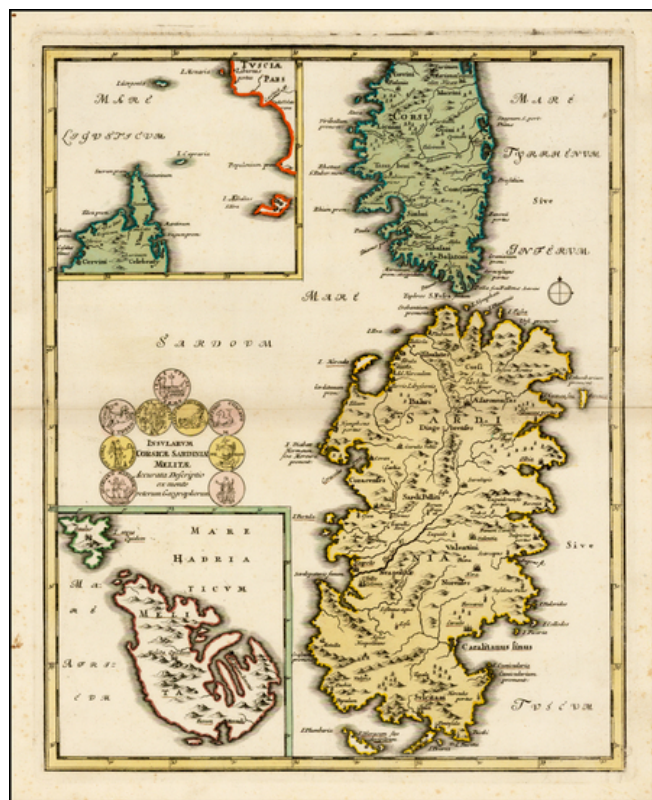

## Insularum Corsicae Sardiniae Melitae Accurata Descriptio ex mente veterum Geographorum

**Stock#:** 35048  
**Map Maker:** Weigel  
**Date:** 1718  
**Place:** Nuremberg  
**Color:** Hand Colored  
**Condition:** VG  
**Size:** 16 x 12.5 inches  
**Price:** \$225.00

### Description:

Decorative map of the islands of Corsica, Sardinia, and Malta.