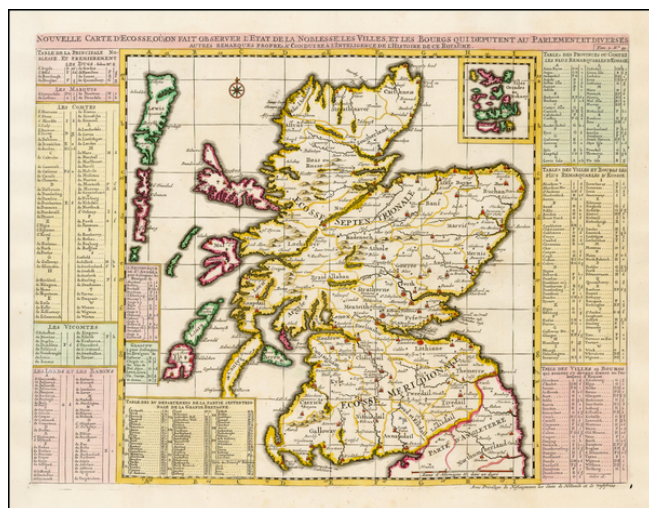

Barry Lawrence Ruderman Antique Maps Inc.

7407 La Jolla Boulevard
La Jolla, CA 92037

www.RareMaps.com

(858) 551-8500
blr@RareMaps.com

Nouvelle Carte D'Ecosse, ou L'on Fait Observer L'Etat de la Noblesse: Les Villes, et Les Bourgs qui deputent au Parlement . . .

Stock#: 34944
Map Maker: Chatelain
Date: 1719
Place: Amsterdam
Color: Hand Colored
Condition: VG+
Size: 25 x 19 inches
Price: \$345.00

Description:

Striking large format map of the Scotland, with tables identifying te principle nobles, marquises and counts, etc, and a second set of tables for principal towns and cities.

From Chatelain's monumental 7 volume Atlas Historique, one of the great compilations of the early 18th Century. A flawless example in striking color.

Detailed Condition: