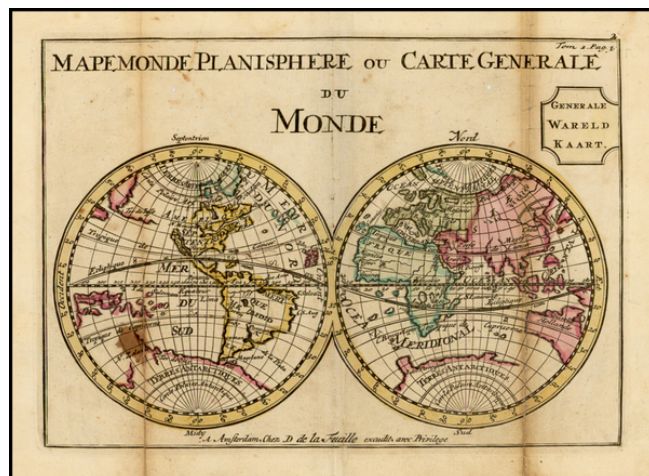

Barry Lawrence Ruderman Antique Maps Inc.

7407 La Jolla Boulevard
La Jolla, CA 92037

www.raremaps.com

(858) 551-8500
blr@raremaps.com

MapeMonde Planisphere ou Carte Generale Du Monde

Stock#: 34923
Map Maker: de La Feuille
Date: 1720 circa
Place: Amsterdam
Color: Hand Colored
Condition: VG
Size: 8.5 x 5 inches
Price: SOLD

Description:

Interesting double hemisphere map of the World showing California as an island.

This attractive small double hemisphere map features the island of California, a large landmass in Antarctica, and a partially mapped Australia. The continents are simply outlined with major rivers and lakes delineated. In North America there is a large, ill-defined body of water in the Great Lakes region. In the North Pacific the T. de Jesso coastline stretches between Asia and North America. The Great Wall is shown in China.

Detailed Condition:

Discoloration along old folds