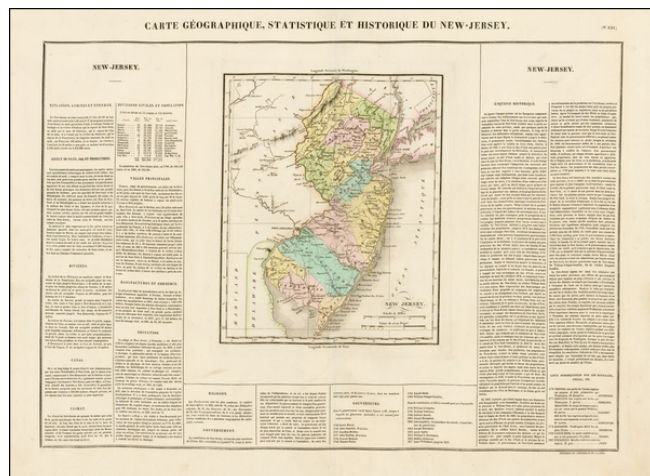

Barry Lawrence Ruderman Antique Maps Inc.

7407 La Jolla Boulevard
La Jolla, CA 92037

www.raremaps.com

(858) 551-8500
blr@raremaps.com

Carte Géographique, Statistique et Historique Du New-Jersey

Stock#: 34893
Map Maker: Buchon
Date: 1825
Place: Paris
Color: Hand Colored
Condition: VG+
Size: 20.5 x 16.5 inches
Price: \$175.00

Description:

One of the earliest obtainable maps of the State of New Jersey published outside of the United States.

The map appeared in Buchon's edition of Carey & Lea's Atlas, which was highly prized not only for its cartographic information but the marvelous information about each of the states and territories included.

The atlas was issued in 6 editions in English, French & German, between 1822 and 1827. The French edition is a completely revised map, with better engraving quality than the original Philadelphia edition.