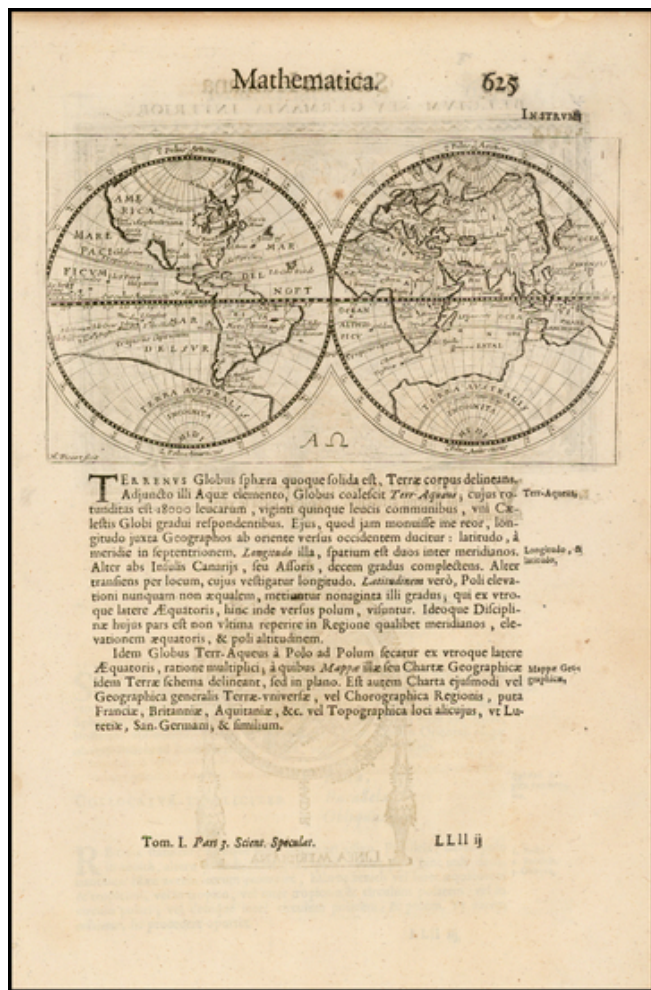

**Barry Lawrence Ruderman
Antique Maps Inc.**

7407 La Jolla Boulevard
La Jolla, CA 92037

www.raremaps.com

(858) 551-8500
blr@raremaps.com

[Untitled World Map] (California as an Island, etc.)

Stock#: 34885gm
Map Maker: De Fer
Date: 1660 circa
Place: Paris
Color: Uncolored
Condition: VG
Size: 7.5 x 5.6 inches
Price: SOLD

Description:

Rare (unrecorded?) variant edition of Antoine De Fer's double hemisphere map of the World, published circa 1660.

The map shows a very unusual configuration of California as an island, along with a massive unknown southern continent and early treatment of the Philippines, Korea (shown as an island) and Japan.

This edition varies from the one described by Shirley (#399), in that it lacks the title, has a different engraver's credit line and other differences outside of the map image. It bears the note that it was engraved by H.Picart and would seem to be a later edition.