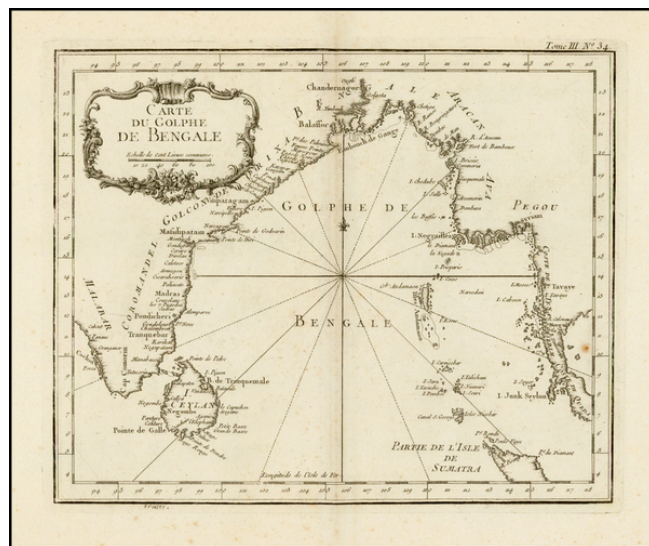

## Carte Du Golphe De Bengale

**Stock#:** 34874  
**Map Maker:** Bellin  
**Date:** 1760 circa  
**Place:** Paris  
**Color:** Uncolored  
**Condition:** VG  
**Size:** 10.5 x 8.5 inches  
**Price:** \$165.00

### Description:

Scarce larger format edition of Bellin's detailed regional map of the Gulf of Bengal and the lower Ganges River.

This larger format edition has a different cartouche and lacks the compass rose in the center.