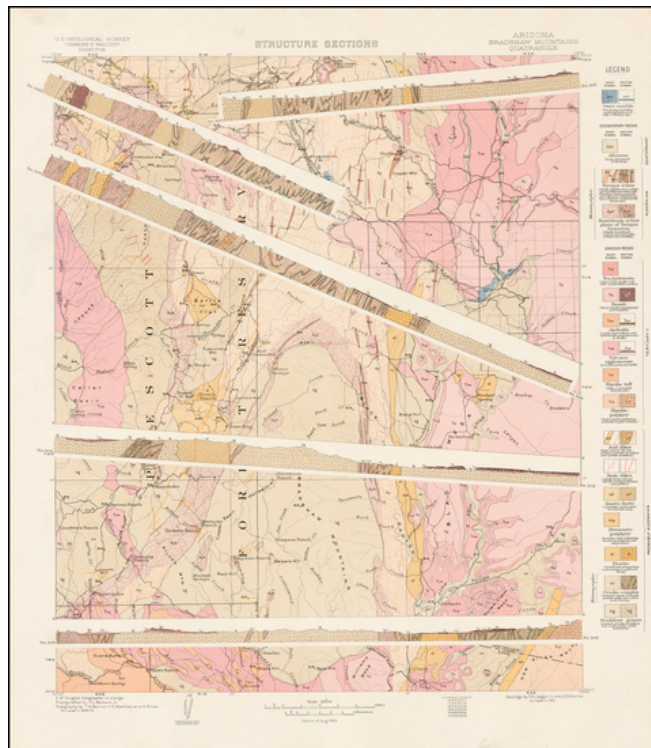

## Arizona Bradshaw Mountains Quadrangle -- Structured Sections

**Stock#:** 34863mb  
**Map Maker:** U.S. Geological Survey  
**Date:** 1901  
**Place:** Washington, DC  
**Color:** Color  
**Condition:** VG+  
**Size:** 22 x 18 inches  
**Price:** SOLD

### Description:

Highly detailed geological map and cross sectional profiles of the geology of the Bradshaw Mountains area of Arizona, between Prescott and Phoenix