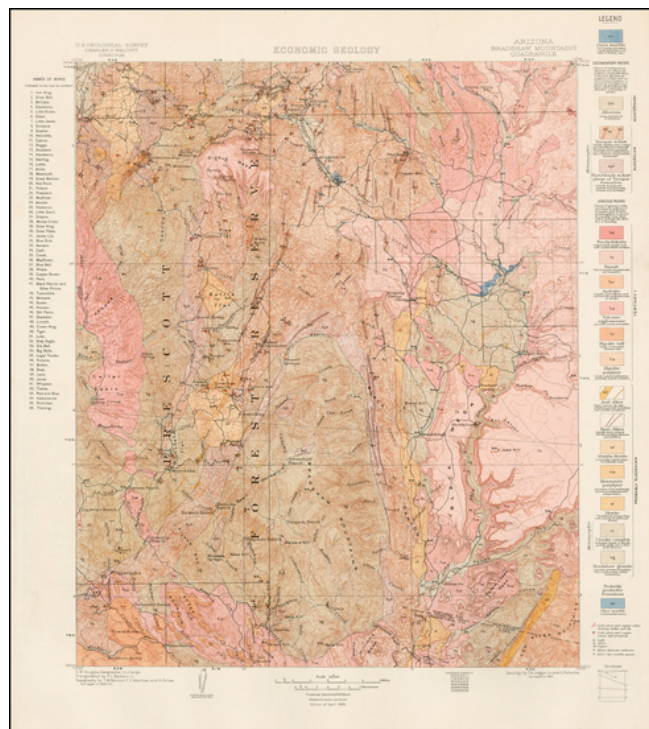

**Barry Lawrence Ruderman
Antique Maps Inc.**

7407 La Jolla Boulevard
La Jolla, CA 92037

www.raremaps.com

(858) 551-8500
blr@raremaps.com

Arizona Bradshaw Mountains Quadrangle -- Economic Geology

Stock#: 34755mb
Map Maker: U.S. Geological Survey
Date: 1901
Place: Washington, DC
Color: Color
Condition: VG+
Size: 22 x 18 inches
Price: SOLD

Description:

Highly detailed geological map of the Bradshaw Mountains area of Arizona, between Prescott and Phoenix

Detailed Condition: