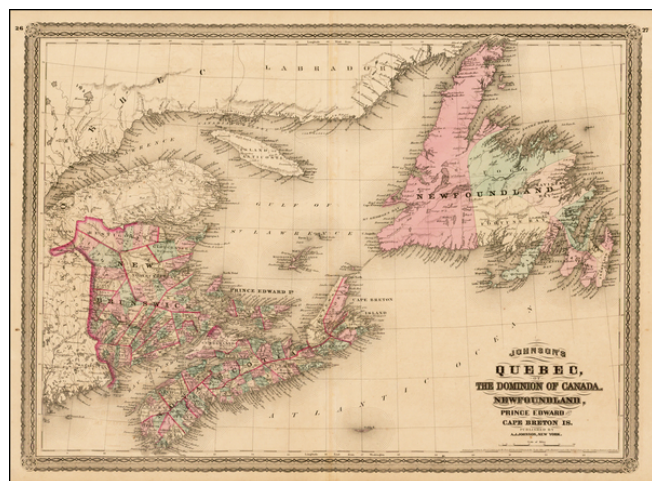

**Barry Lawrence Ruderman
Antique Maps Inc.**

7407 La Jolla Boulevard
La Jolla, CA 92037

www.raremaps.com

(858) 551-8500
blr@raremaps.com

Johnson's Quebec, of the Dominion of Canada, Newfoundland, Prince Edward and Cape Breton Is.

Stock#: 34694
Map Maker: Johnson
Date: 1875
Place: New York
Color: Hand Colored
Condition: VG
Size: 23 x 17 inches
Price: SOLD

Description:

Attractive regional map of part of Canada and Newfoundland, showing towns, rivers, railroads, islands, etc.