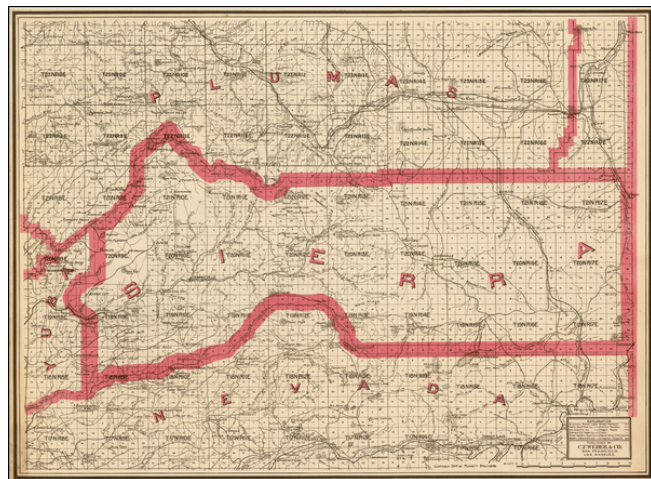

Barry Lawrence Ruderman Antique Maps Inc.

7407 La Jolla Boulevard
La Jolla, CA 92037

www.raremaps.com

(858) 551-8500
blr@raremaps.com

Weber's Map of Sierra County California . . 1914

Stock#: 34675
Map Maker: Punnett Brothers
Date: 1914
Place: Los Angeles
Color: Outline Color
Condition: VG+
Size: 32 x 26 inches
Price: \$245.00

Description:

Highly detailed pocket map of Sierra County, published by C.F. Weber.

The map shows early railroads, roads, wagon roads, mines, lakes, mills, and many other details.

Sierra County was one of the original counties of the state of California, created in 1850 at the time of admission to the Union. Parts of the county's territory were reassigned to Amador County in 1854 and to Alpine County in 1864.

Detailed Condition:

Pocket map with printed covers.