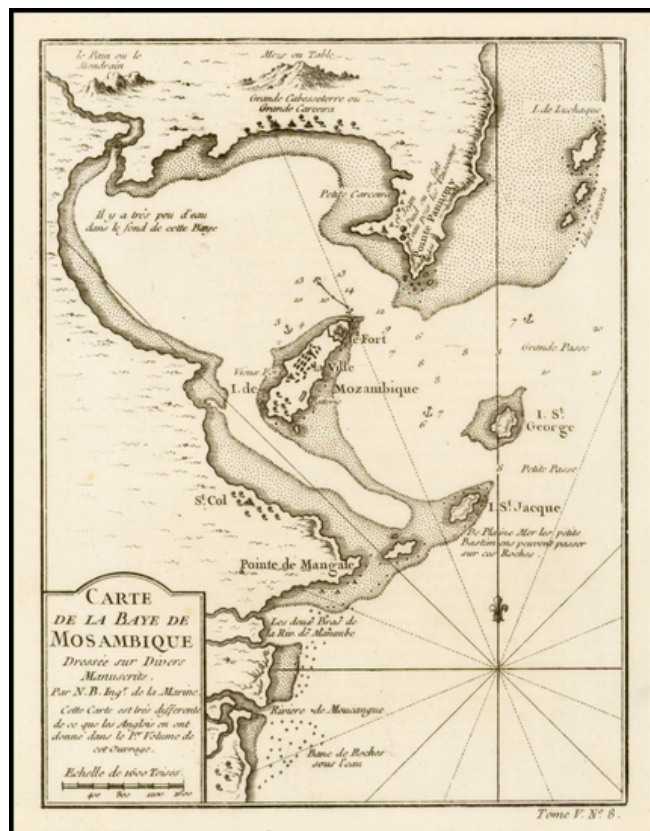

Barry Lawrence Ruderman Antique Maps Inc.

7407 La Jolla Boulevard
La Jolla, CA 92037

www.raremaps.com

(858) 551-8500
blr@raremaps.com

Carte De La Baye De Mosambique . . .

Stock#: 34662
Map Maker: Bellin
Date: 1753
Place: Paris
Color: Uncolored
Condition: VG+
Size: 8.5 x 6.5 inches
Price: \$ 125.00

Description:

Fine example of this highly detailed map of the Bay of Mosambique, published by French Royal Geographer J.N. Bellin in Paris.

Detailed Condition: