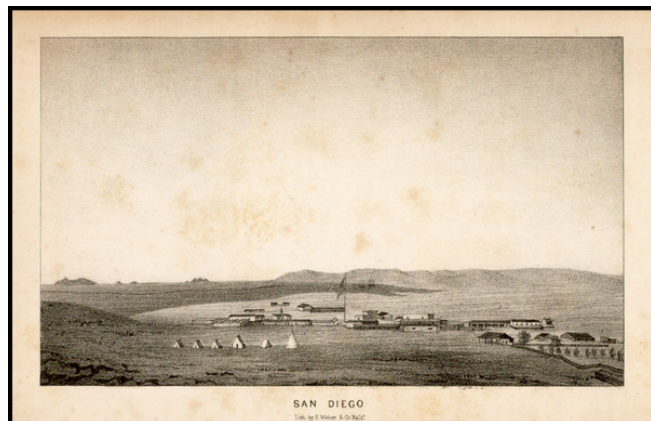

Barry Lawrence Ruderman Antique Maps Inc.

7407 La Jolla Boulevard
La Jolla, CA 92037

www.raremaps.com

(858) 551-8500
blr@raremaps.com

San Diego (Earliest obtainable View of San Diego)

Stock#: 34539
Map Maker: Emory
Date: 1848
Place: Baltimore
Color: Uncolored
Condition: VG
Size: 6 x 4 inches
Price: SOLD

Description:

One of the earliest printed views of San Diego, which appeared in Emory's *Notes of a Military Reconnoissance, from Fort Leavenworth, in Missouri, to San Diego, in California including Parts of the Arkansas, Del Norte and Gila Rivers*.