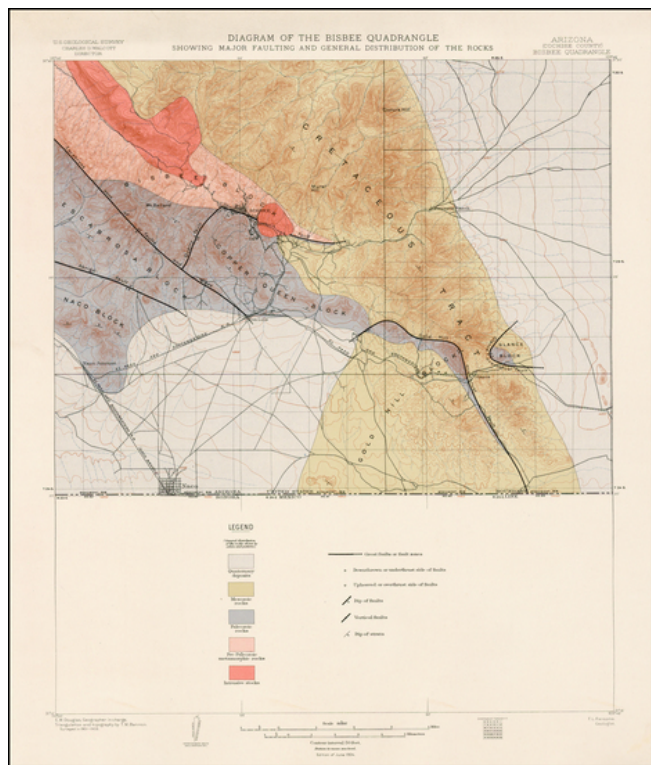

## Arizona (Cochise County) Bisbee Quadrangle

**Stock#:** 34531mb  
**Map Maker:** U.S. Geological Survey  
**Date:** 1904  
**Place:** Washington, DC  
**Color:** Color  
**Condition:** VG  
**Size:** 22 x 18 inches  
**Price:** SOLD

### Description:

Highly detailed topographical map of the area around Bisbee, Arizona, focusing on the fault lines in the region and including significant geological information.

Shows, Lakes, Rivers, Mountains, railroads, towns and many other details.

### Detailed Condition:

Minor soiling in the margins