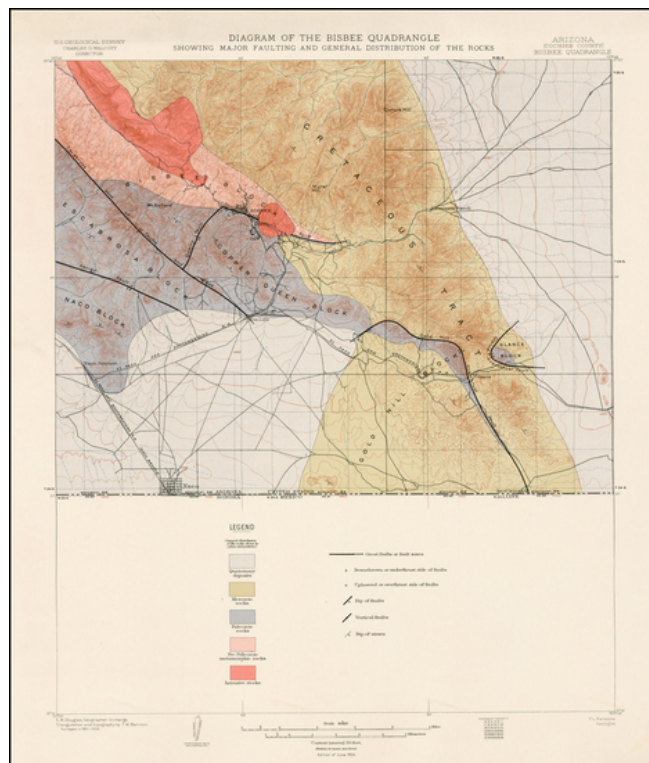

## Arizona (Cochise County) Bisbee Quadrangle

**Stock#:** 34531mb  
**Map Maker:** U.S. Geological Survey  
**Date:** 1904  
**Place:** Washington, DC  
**Color:** Color  
**Condition:** VG  
**Size:** 22 x 18 inches  
**Price:** SOLD

### Description:

Highly detailed topographical map of the area around Bisbee, Arizona, focusing on the fault lines in the region and including significant geological information.

Shows, Lakes, Rivers, Mountains, railroads, towns and many other details.