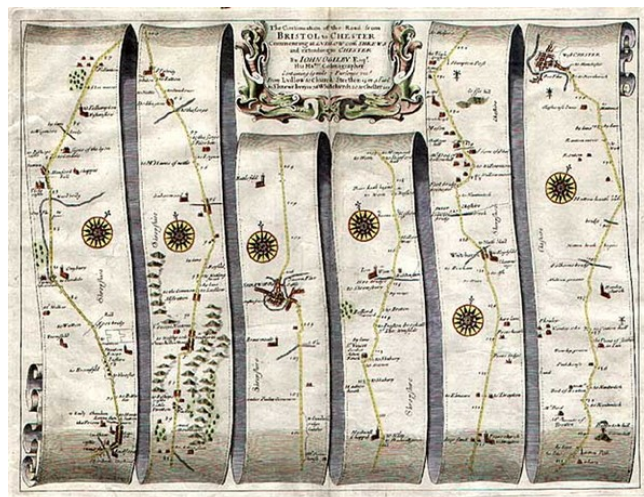

Barry Lawrence Ruderman Antique Maps Inc.

7407 La Jolla Boulevard
La Jolla, CA 92037

www.raremaps.com

(858) 551-8500
blr@raremaps.com

The Continuation of the Road from Bristol to Chester Commencing at Ludlow com Shrews and extending to Chester...

Stock#: 3449
Map Maker: Ogilby
Date: 1675
Place: London
Color: Hand Colored
Condition: VG
Size: 18 x 13.5 inches
Price: SOLD

Description:

Delightful strip map showing the road from Ludlow to Chester via Shrewsbury and Whitechurch, among other places, from Ogilby's Britannia.