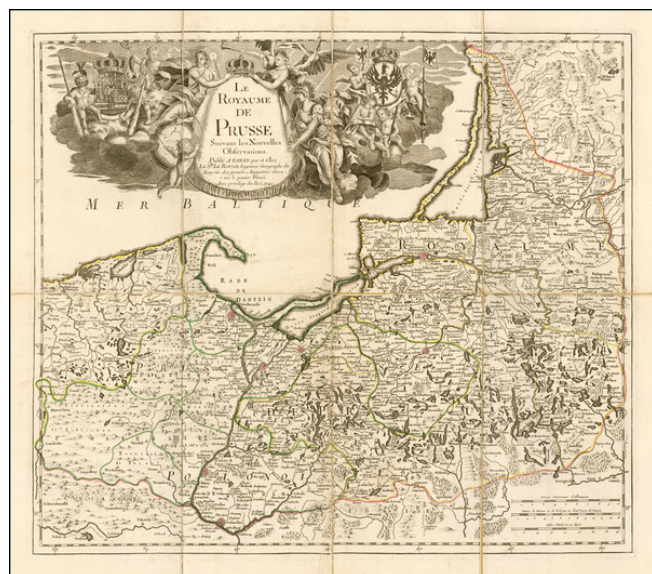

Barry Lawrence Ruderman Antique Maps Inc.

7407 La Jolla Boulevard
La Jolla, CA 92037

www.raremaps.com

(858) 551-8500
blr@raremaps.com

Le Royaume de Prusse Suivant les Nouvelles Observations . . . 1742 (rare separately issued example)

Stock#: 34483cr
Map Maker: Le Rouge
Date: 1742
Place: Paris
Color: Outline Color
Condition: VG+
Size: 21.5 x 19.5 inches
Price: \$475.00

Description:

Fine separately issued example of Le Rouge's map of the Kingdom of Prussia, incorporating Poland and the Baltic countries.

The map was published two years into the reign of Frederick II (1712-1786) as 'king in Prussia.' Includes a fine elegant cartouche and coat of arms.

An exceptional example, with wide clean margins and a deep rich impression.

Detailed Condition:

Fine dark impression. Dissected and laid on linen for portable use with very wide margins.