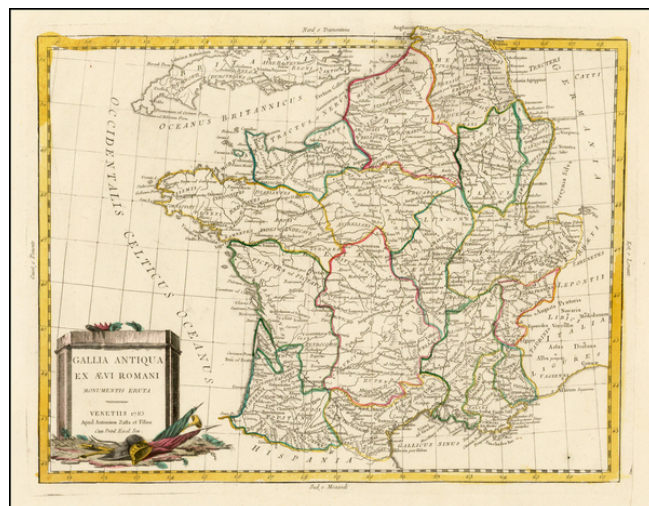

Barry Lawrence Ruderman Antique Maps Inc.

7407 La Jolla Boulevard
La Jolla, CA 92037

www.raremaps.com

(858) 551-8500
blr@raremaps.com

Gallia Antiqua Ex Aevi Romani Monumentis Eruta . . . 1785

Stock#: 34478
Map Maker: Zatta
Date: 1785
Place: Venice
Color: Hand Colored
Condition: VG+
Size: 16 x 12 inches
Price: SOLD

Description:

Striking map of Ancient France, showing its various regions under Roman times.

Decorative title cartouche. From Zatta's monumental *Atlante Novissimo*, one of the last great decorative atlases of the 18th Century.