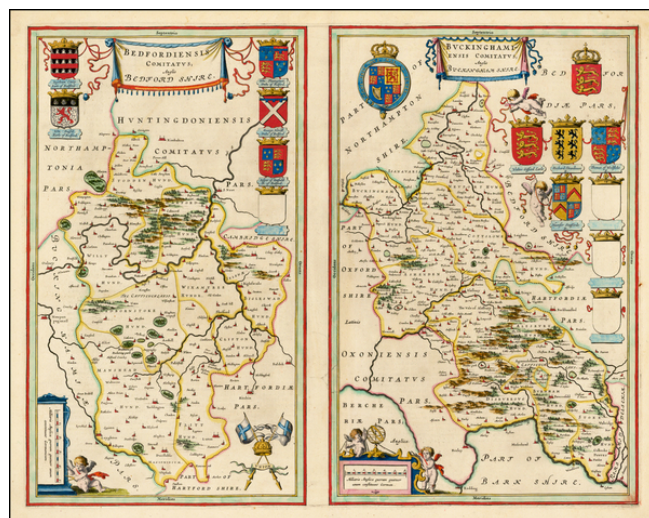

Barry Lawrence Ruderman Antique Maps Inc.

7407 La Jolla Boulevard
La Jolla, CA 92037

www.raremaps.com

(858) 551-8500
blr@raremaps.com

Bedfordiensis Comitatus; Anglis Bedford Shire (and) Buckinghamiensis Comitatus; Anglis Buckingham Shire (Heightened with Gold)

Stock#: 34389
Map Maker: Blaeu
Date: 1662 circa
Place: Amsterdam
Color: Hand Colored
Condition: VG+
Size: 20 x 16 inches
Price: SOLD

Description:

Exceptional old color example of Blaeu's maps of the Counties of Bedford and Buckingham, heightened in Gold, from his *Atlas Maior*.

Richly adorned with title cartouches, coats of arms and other embellishments.

Fine original color, lavishly heightened with gold leaf. A fine example, with wide margins.

Detailed Condition:

Fine old color. Heightened in Gold.