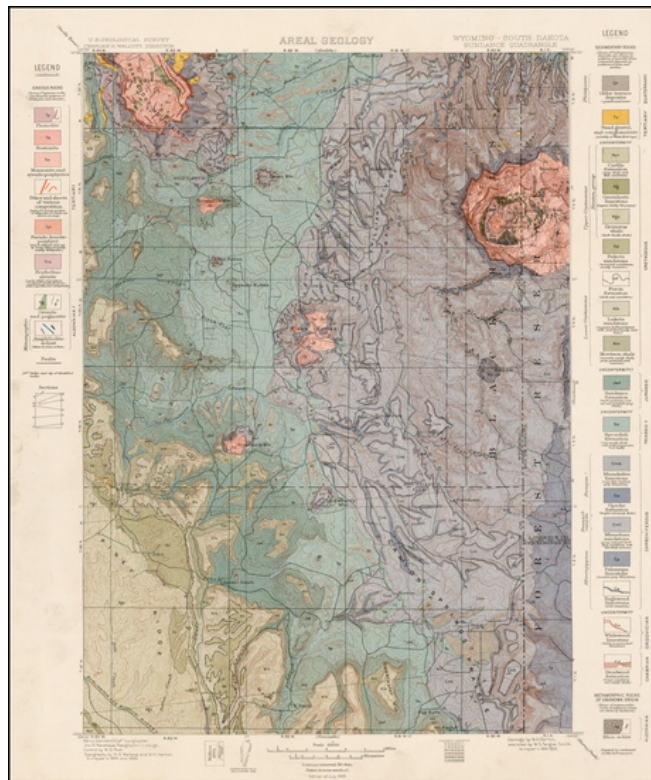

Barry Lawrence Ruderman Antique Maps Inc.

7407 La Jolla Boulevard
La Jolla, CA 92037

www.raremaps.com

(858) 551-8500
blr@raremaps.com

Wyoming South Dakota Sundance Quadrangle -- Areal Geology

Stock#: 34388mb
Map Maker: U.S. Geological Survey
Date: 1905
Place: Washington, DC
Color: Color
Condition: VG+
Size: 22 x 18 inches
Price: SOLD

Description:

Highly detailed topographical map of the area around Sundance, in Northwestern Wyoming, including significant geological information.

Shows, Lakes, Rivers, Mountains, and many other details.