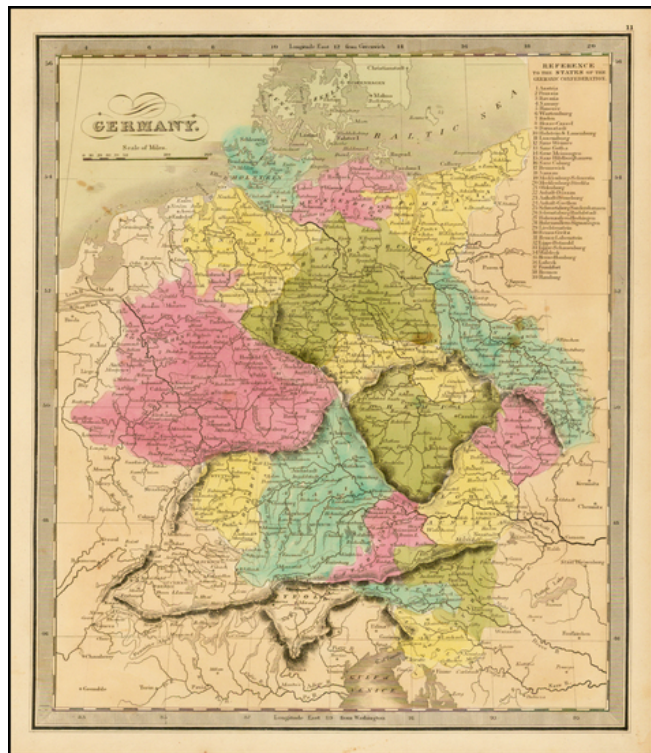

Barry Lawrence Ruderman Antique Maps Inc.

7407 La Jolla Boulevard
La Jolla, CA 92037

www.raremaps.com

(858) 551-8500
blr@raremaps.com

Germany

Stock#: 34353
Map Maker: Greenleaf
Date: 1842
Place: Brattleboro VT
Color: Hand Colored
Condition: VG
Size: 13 x 11 inches
Price: SOLD

Description:

Striking full color example of the first edition Greenleaf's map of Germany, which appeared in his *Universal Atlas*, first issued in 1842.

Detailed Condition:

Minor foxing