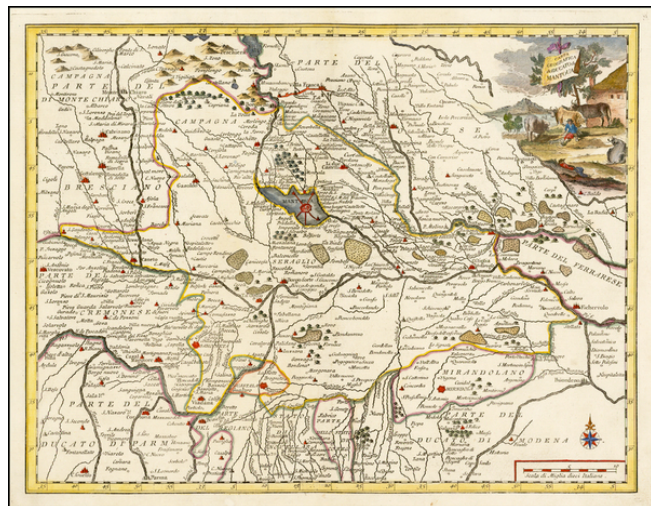

Barry Lawrence Ruderman Antique Maps Inc.

7407 La Jolla Boulevard
La Jolla, CA 92037

www.raremaps.com

(858) 551-8500
blr@raremaps.com

Carta Geografica del Ducato di Mantoua

Stock#: 34349
Map Maker: Albrizzi
Date: 1740
Place: Venice
Color: Hand Colored
Condition: VG+
Size: 17 x 13 inches
Price: \$ 125.00

Description:

Striking map of the Duchy of Mantova, based upon De L'Isle's map.

Includes a decorative cartouche and excellent geographical detail.

Albrizzi's maps are scarce and beautifully engraved.

Detailed Condition: