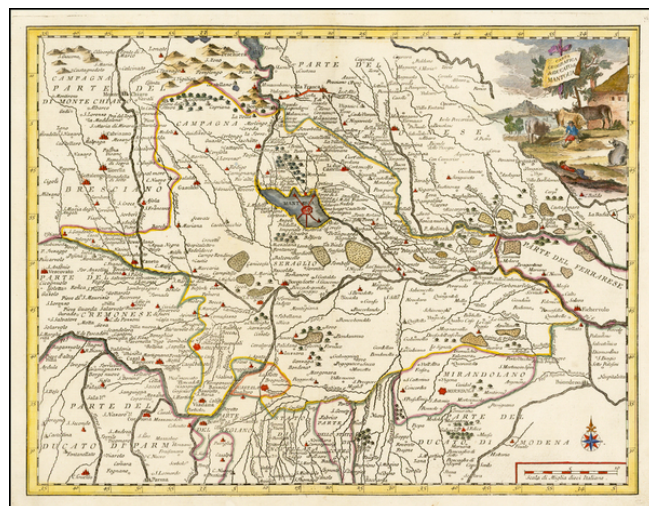

Barry Lawrence Ruderman Antique Maps Inc.

7407 La Jolla Boulevard
La Jolla, CA 92037

www.raremaps.com

(858) 551-8500
blr@raremaps.com

Carta Geografica del Ducato di Mantoua

Stock#: 34349
Map Maker: Albrizzi
Date: 1740
Place: Venice
Color: Hand Colored
Condition: VG+
Size: 17 x 13 inches
Price: \$125.00

Description:

Striking map of the Duchy of Mantova, based upon De L'Isle's map.

Includes a decorative cartouche and excellent geographical detail.

Albrizzi's maps are scarce and beautifully engraved.

Detailed Condition: