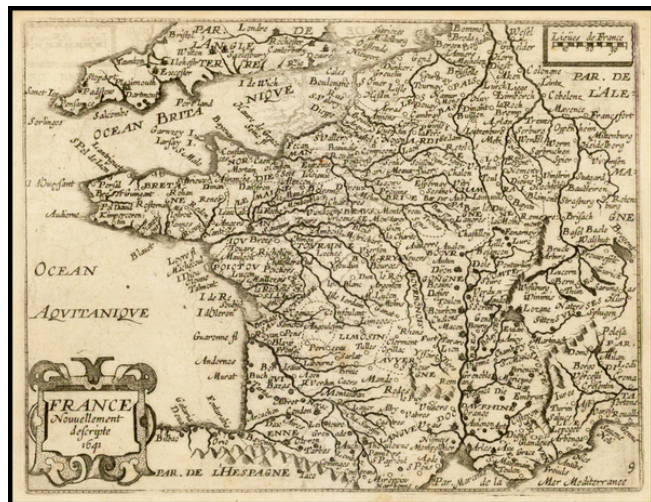

## France Nouvellement descrite 1641

**Stock#:** 34337op  
**Map Maker:** Boisseau  
**Date:** 1641 (1643)  
**Place:** Paris  
**Color:** Uncolored  
**Condition:** VG  
**Size:** 7.5 x 5.5 inches  
**Price:** SOLD

### Description:

Rare map of France which appeared in Boisseau's *Tresor des carte Geographiques*, published in Paris.

Boisseau's atlas is based upon Jansson's *Atlas Minor* of 1628. While the atlas was published in 1643, this map curiously bears the date 1641 and may in fact have been issued earlier than 1643.

This is the first example of this map we have seen on the market.