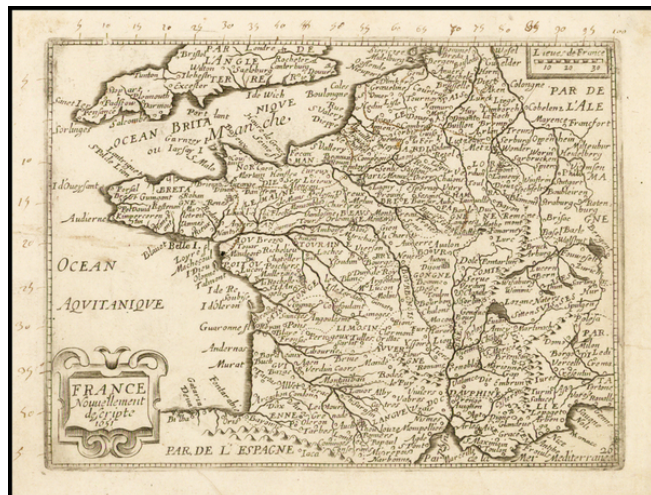

## France Nouvellement descrite 1661

**Stock#:** 34325  
**Map Maker:** Picart  
**Date:** 1651  
**Place:** Paris  
**Color:** Uncolored  
**Condition:** VG  
**Size:** 7.5 x 5.5 inches  
**Price:** SOLD

### Description:

Rare map of France which appeared in Picart's *Tresor des carte Geographiques*, published in Paris.

Picart's atlas is based upon Jansson's *Atlas Minor* of 1628.

This is the first example of this map we have seen on the market.