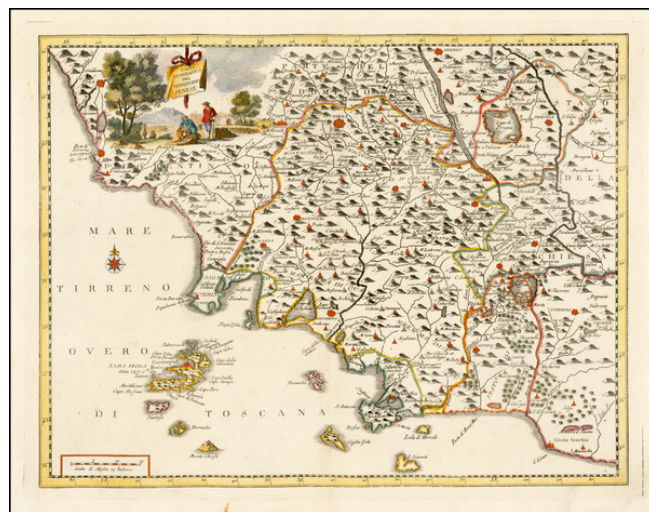

## Carta Geografica Del Territorio Seneses (Siena)

**Stock#:** 34317  
**Map Maker:** Albrizzi  
**Date:** 1740  
**Place:** Venice  
**Color:** Hand Colored  
**Condition:** VG+  
**Size:** 17 x 13 inches  
**Price:** SOLD

### Description:

Striking map of the Territory of Siena, with a fine decorative cartouche.

Albrizzi's maps are scarce and beautifully engraved.