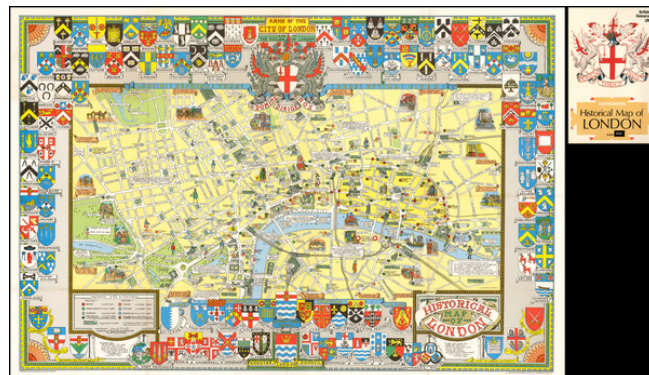

Barry Lawrence Ruderman Antique Maps Inc.

7407 La Jolla Boulevard
La Jolla, CA 92037

www.raremaps.com

(858) 551-8500
blr@raremaps.com

Historical Map of London

Stock#: 34308
Map Maker: Bartholomew
Date: 1969
Place: London
Color: Color
Condition: VG+
Size: 39 x 26 inches
Price: SOLD

Description:

Decorative map of London, richly adorned with coats of arms, historical place names and facts.

A fantastic visual item.

Detailed Condition:

Folding map with printed covers.