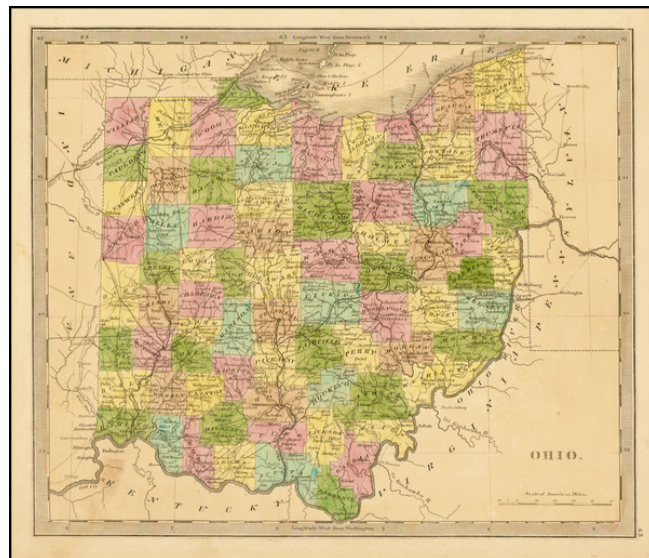

Barry Lawrence Ruderman Antique Maps Inc.

7407 La Jolla Boulevard
La Jolla, CA 92037

www.raremaps.com

(858) 551-8500
blr@raremaps.com

Indiana

Stock#: 34284
Map Maker: Greenleaf
Date: 1842
Place: Brattleboro VT
Color: Hand Colored
Condition: VG+
Size: 13 x 11 inches
Price: SOLD

Description:

Striking full color example of the first edition Greenleaf's map of Ohio, which appeared in his Universal Atlas, first issued in 1842.

The county system is now nearly complete, although several changes are yet to be made. Excellent depiction of the early roads, as well as the "Line Claimed by Ohio" which sought extend its northern border with Michigan.