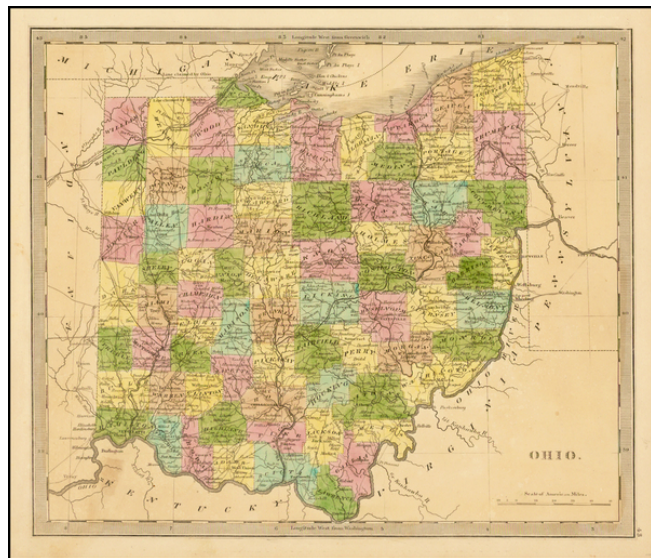

## Indiana

**Stock#:** 34284  
**Map Maker:** Greenleaf  
**Date:** 1842  
**Place:** Brattleboro VT  
**Color:** Hand Colored  
**Condition:** VG+  
**Size:** 13 x 11 inches  
**Price:** SOLD

### Description:

Striking full color example of the first edition Greenleaf's map of Ohio, which appeared in his Universal Atlas, first issued in 1842.

The county system is now nearly complete, although several changes are yet to be made. Excellent depiction of the early roads, as well as the "Line Claimed by Ohio" which sought extend its northern border with Michigan.