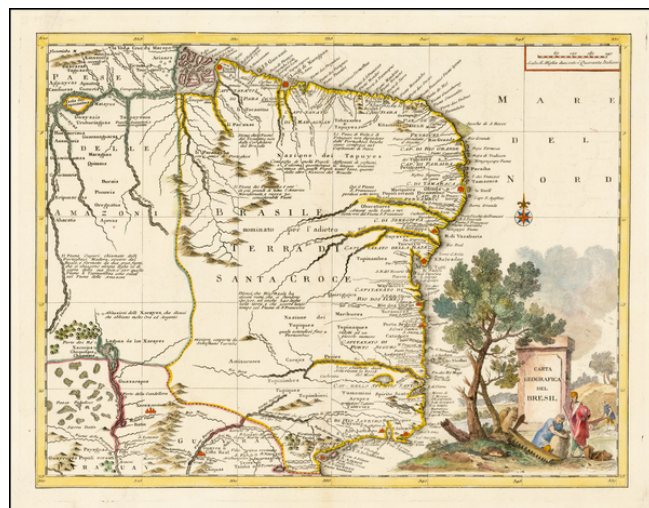

## Carta Geographica Del Bresil

**Stock#:** 34283  
**Map Maker:** Albrizzi  
**Date:** 1740  
**Place:** Venice  
**Color:** Hand Colored  
**Condition:** VG+  
**Size:** 17 x 13 inches  
**Price:** SOLD

### Description:

Scarce decorative map of Brazil by Albrizzi, based upon De L'Isle's map of the region.

Decorative cartouche and a number of annotations within the body of the map in Italian.