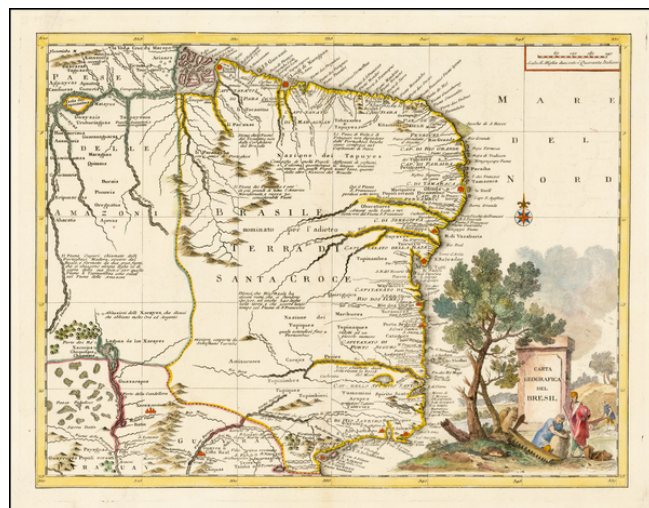

Barry Lawrence Ruderman Antique Maps Inc.

7407 La Jolla Boulevard
La Jolla, CA 92037

www.raremaps.com

(858) 551-8500
blr@raremaps.com

Carta Geographica Del Bresil

Stock#: 34283
Map Maker: Albrizzi
Date: 1740
Place: Venice
Color: Hand Colored
Condition: VG+
Size: 17 x 13 inches
Price: \$475.00

Description:

Scarce decorative map of Brazil by Albrizzi, based upon De L'Isle's map of the region.

Decorative cartouche and a number of annotations within the body of the map in Italian.

Detailed Condition: