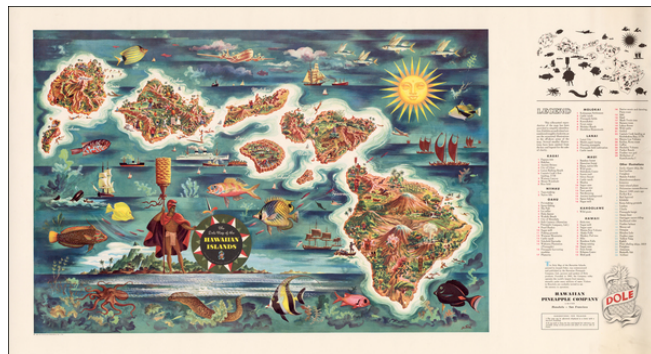

Barry Lawrence Ruderman Antique Maps Inc.

7407 La Jolla Boulevard
La Jolla, CA 92037

www.raremaps.com

(858) 551-8500
blr@raremaps.com

The Dole Map of the Hawaiian Islands

Stock#: 34280
Map Maker: Hawaiian Pineapple Company
Date: 1950
Place: San Francisco
Color: Color
Condition: VG
Size: 38 x 18.5 inches
Price: SOLD

Description:

Decorative map of Hawaii, from a painting by Joseph Feher, commissioned by the Hawaiian Pineapple Company.

This is the second of Dole's iconic maps, which have been sought after by collectors almost since the initial printing.