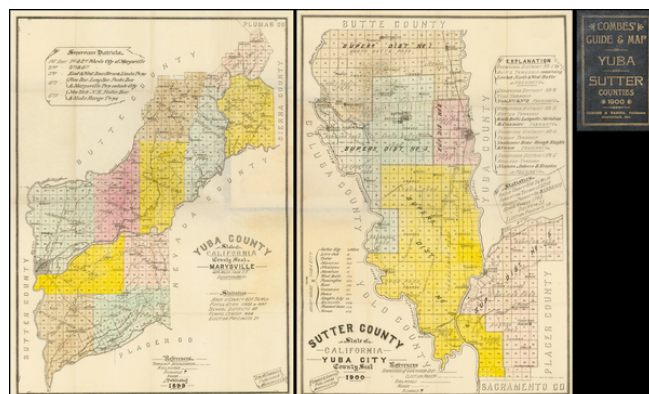

Barry Lawrence Ruderman Antique Maps Inc.

7407 La Jolla Boulevard
La Jolla, CA 92037

www.raremaps.com

(858) 551-8500
blr@raremaps.com

Sutter County State of California Yuba City County Seat 1900 (and) Yuba County State of California County Seat Marysville

Stock#: 34269
Map Maker: Combes & Garcia
Date: 1900
Place: Marysville
Color: Color
Condition: VG+
Size: 16 x 11.5 inches (each)
Price: \$ 395.00

Description:

Highly detailed pair of pocket maps of Yuba County and Sutter County, published in Marysville and lithographed and printed by Britton & Rey in San Francisco.

The maps are divided into townships and colored by County Supervisor districts, noting roads, railroads, schools and election precincts.

Includes other statistical details regarding each of the counties.

The maps are exceptionally rare. OCLC locates only the Huntington Library set of these maps and also notes that the Bancroft Library holds a copy of the Sutter County map only.

Detailed Condition:

2 pocket maps in original printed folders.