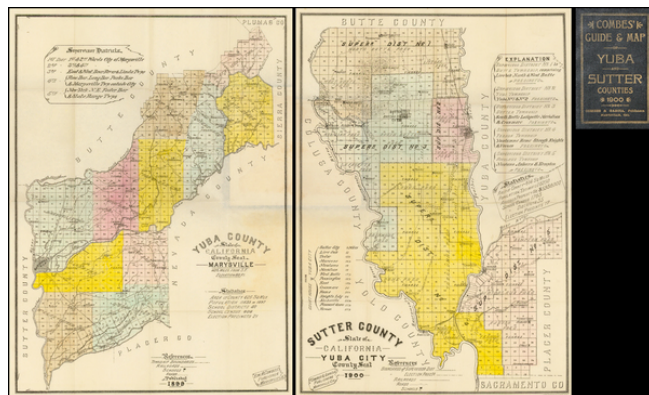

Barry Lawrence Ruderman Antique Maps Inc.

7407 La Jolla Boulevard
La Jolla, CA 92037

www.raremaps.com

(858) 551-8500
blr@raremaps.com

Sutter County State of California Yuba City County Seat 1900 (and) Yuba County State of California County Seat Marysville

Stock#: 34269
Map Maker: Combes & Garcia
Date: 1900
Place: Marysville
Color: Color
Condition: VG+
Size: 16 x 11.5 inches (each)
Price: \$ 395.00

Description:

Highly detailed pair of pocket maps of Yuba County and Sutter County, published in Marysville and lithographed and printed by Britton & Rey in San Francisco.

The maps are divided into townships and colored by County Supervisor districts, noting roads, railroads, schools and election precincts.

Includes other statistical details regarding each of the counties.

The maps are exceptionally rare. OCLC locates only the Huntington Library set of these maps and also notes that the Bancroft Library holds a copy of the Sutter County map only.

Detailed Condition:

2 pocket maps in original printed folders.