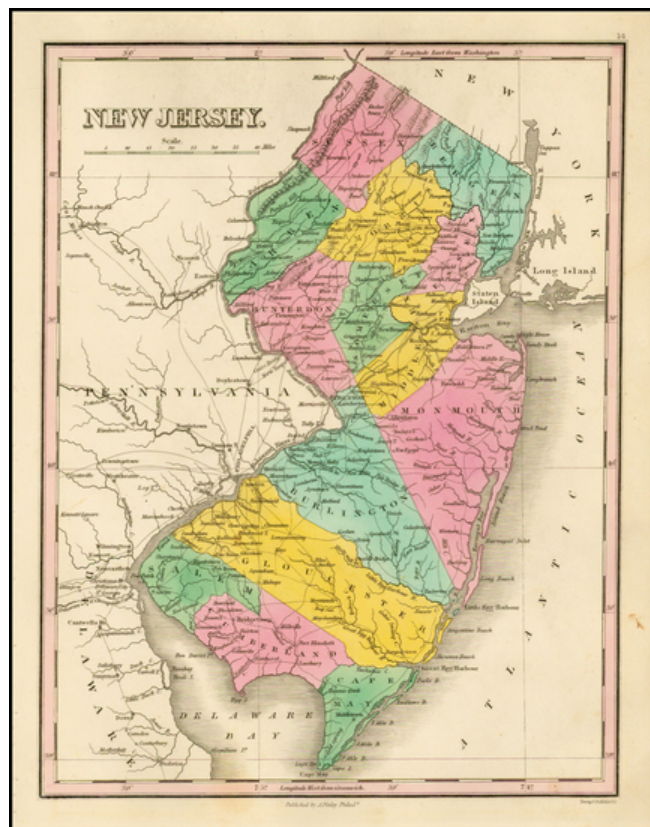

Barry Lawrence Ruderman Antique Maps Inc.

7407 La Jolla Boulevard
La Jolla, CA 92037

www.raremaps.com

(858) 551-8500
blr@raremaps.com

New Jersey

Stock#: 34261
Map Maker: Finley
Date: 1826
Place: Philadelphia
Color: Hand Colored
Condition: VG+
Size: 11.5 x 9 inches
Price: \$165.00

Description:

Striking map of the state of New Jersey, from Finley's *New General Atlas*.

The map is hand colored by counties and showing towns, roads, rivers, mountains and other geographical features.

Detailed Condition: