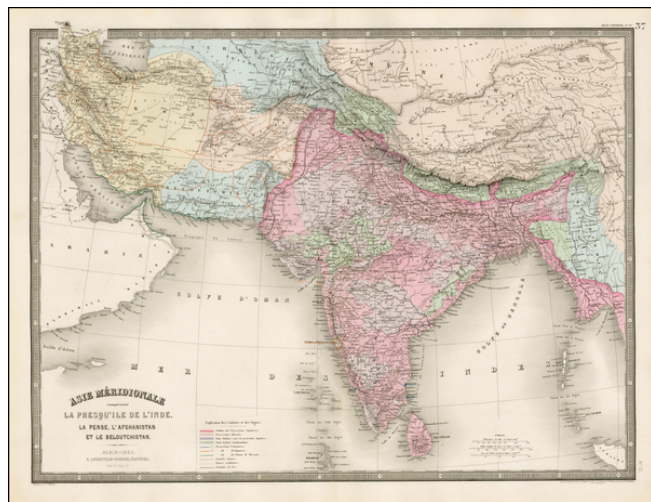

Barry Lawrence Ruderman Antique Maps Inc.

7407 La Jolla Boulevard
La Jolla, CA 92037

www.raremaps.com

(858) 551-8500
blr@raremaps.com

Asie Meridionale comprenant La Presqu'ile De L'Inde, La Perse, L'Afghanistan et Le Beloutchistan . . . 1862

Stock#: 34256
Map Maker: Andriveau-Goujon
Date: 1862
Place: Paris
Color: Hand Colored
Condition: VG+
Size: 24.5 x 18.5 inches
Price: SOLD

Description:

Stunning full color example of Andriveau-Goujon's map of "South Asia", covering the area between Persia between Thibet and India.

The map is rendered in fine original wash colors and is a highly decorative large format map of the region.

Detailed Condition: