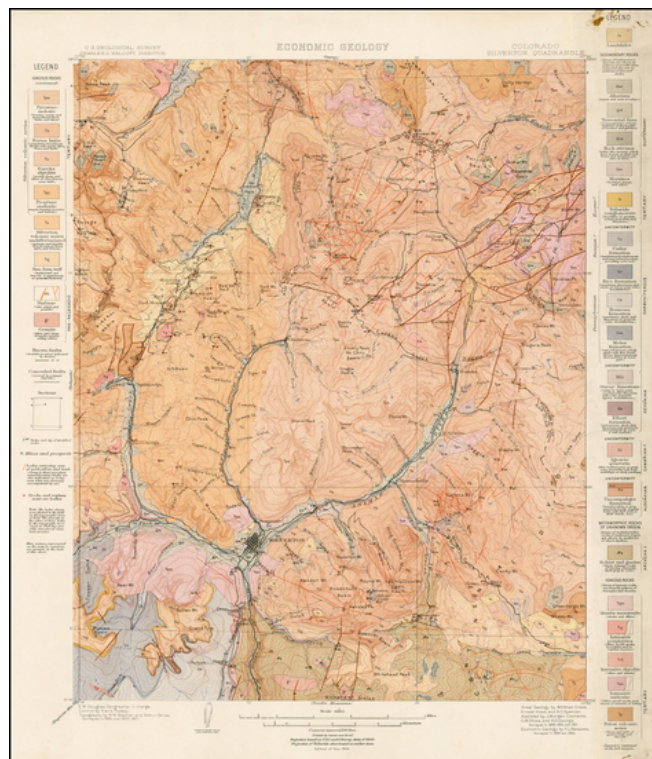

**Barry Lawrence Ruderman
Antique Maps Inc.**

7407 La Jolla Boulevard
La Jolla, CA 92037

www.raremaps.com

(858) 551-8500
blr@raremaps.com

Colorado Silverton Quadrangle -- Economic Geology (Ouray)

Stock#: 34208mb
Map Maker: U.S. Geological Survey
Date: 1901
Place: Washington, DC
Color: Color
Condition: VG
Size: 22 x 18 inches
Price: SOLD

Description:

Highly detailed topographical map of the area around Silverton, Colorado, including significant geological information.

Shows, Lakes, Rivers, Mountains, Mining Districts, towns and many other details.

Detailed Condition:

Minor soiling in the margins