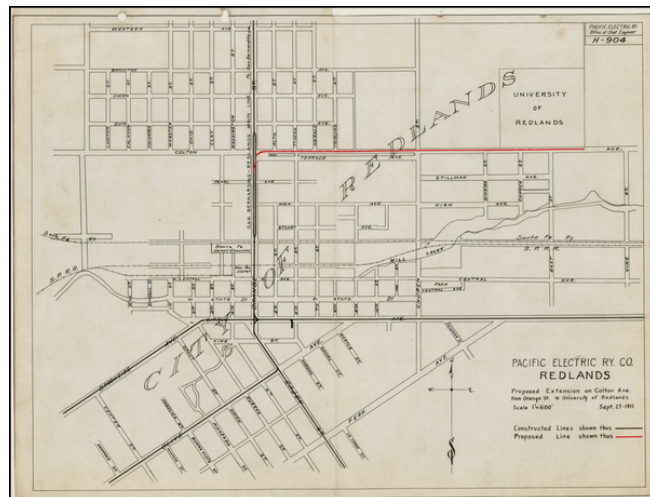

Barry Lawrence Ruderman Antique Maps Inc.

7407 La Jolla Boulevard
La Jolla, CA 92037

www.raremaps.com

(858) 551-8500
blr@raremaps.com

Pacific Electric Ry. Co. Redlands

Stock#: 34188df
Map Maker: Pacific Electric Railway
Date: 1911
Place: Los Angeles
Color: Outline Color
Condition: VG+
Size:
Price: SOLD

Description:

Fine map of Redlands, California, illustrating the Proposed extension of the Pacific Electric Railway on Colton Avenue from Orange Street to the University of Redlands.

Detailed Condition: