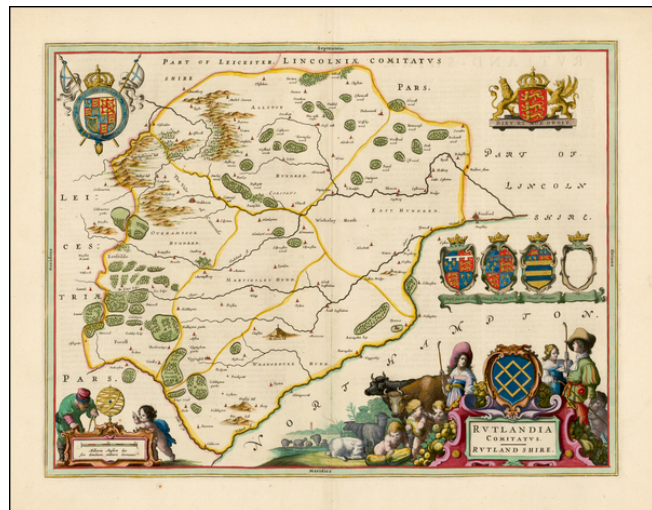

Barry Lawrence Ruderman Antique Maps Inc.

7407 La Jolla Boulevard
La Jolla, CA 92037

www.raremaps.com

(858) 551-8500
blr@raremaps.com

Rutlandia Comitatus. -- Rutland Shire (Heightened in Gold!)

Stock#: 34168
Map Maker: Blaeu
Date: 1662 circa
Place: Amsterdam
Color: Hand Colored
Condition: VG+
Size: 20 x 16 inches
Price: SOLD

Description:

Exceptional old color example of Blaeu's map of Rutland, heightened in Gold, from his *Atlas Maior*.

Includes 6 decorative coats of arms, two cartouches and fine original color, lavishly heightened with gold leaf.

A fine example, with wide margins.

Detailed Condition:

Fine old color. Heightened in Gold.