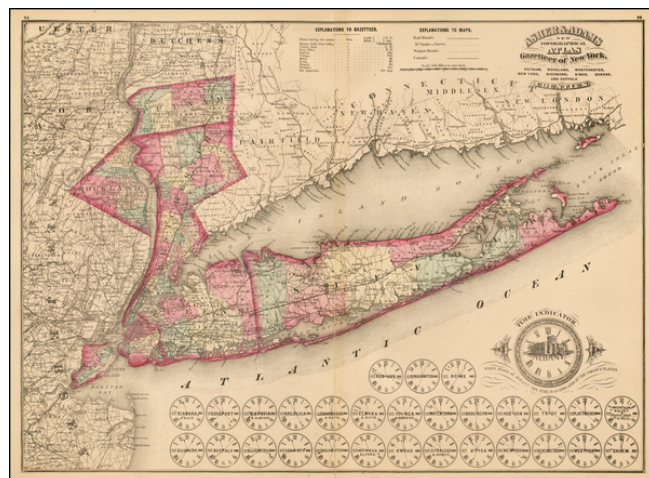

## (Long Island and Environs)

**Stock#:** 34140  
**Map Maker:** Asher & Adams  
**Date:** 1870 circa  
**Place:** New York  
**Color:** Hand Colored  
**Condition:** VG  
**Size:** 22.5 x 16 inches  
**Price:** SOLD

### Description:

Detailed map of Long Island and environs, colored by Townships.

### Detailed Condition:

Old fold split, repaired on verso.