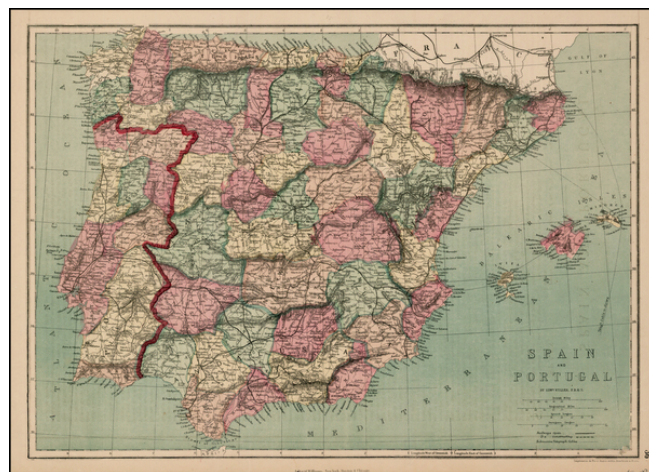

Barry Lawrence Ruderman Antique Maps Inc.

7407 La Jolla Boulevard
La Jolla, CA 92037

www.raremaps.com

(858) 551-8500
blr@raremaps.com

Spain and Portugal (with Balearic Islands)

Stock#: 3414
Map Maker: Williams
Date: 1873
Place: New York
Color: Color
Condition: VG
Size: 17 x 13 inches
Price: SOLD

Description:

Highly detailed map, colored by regions and showing towns, roads, railroads, mountains, rivers, islands, etc.

Detailed Condition: